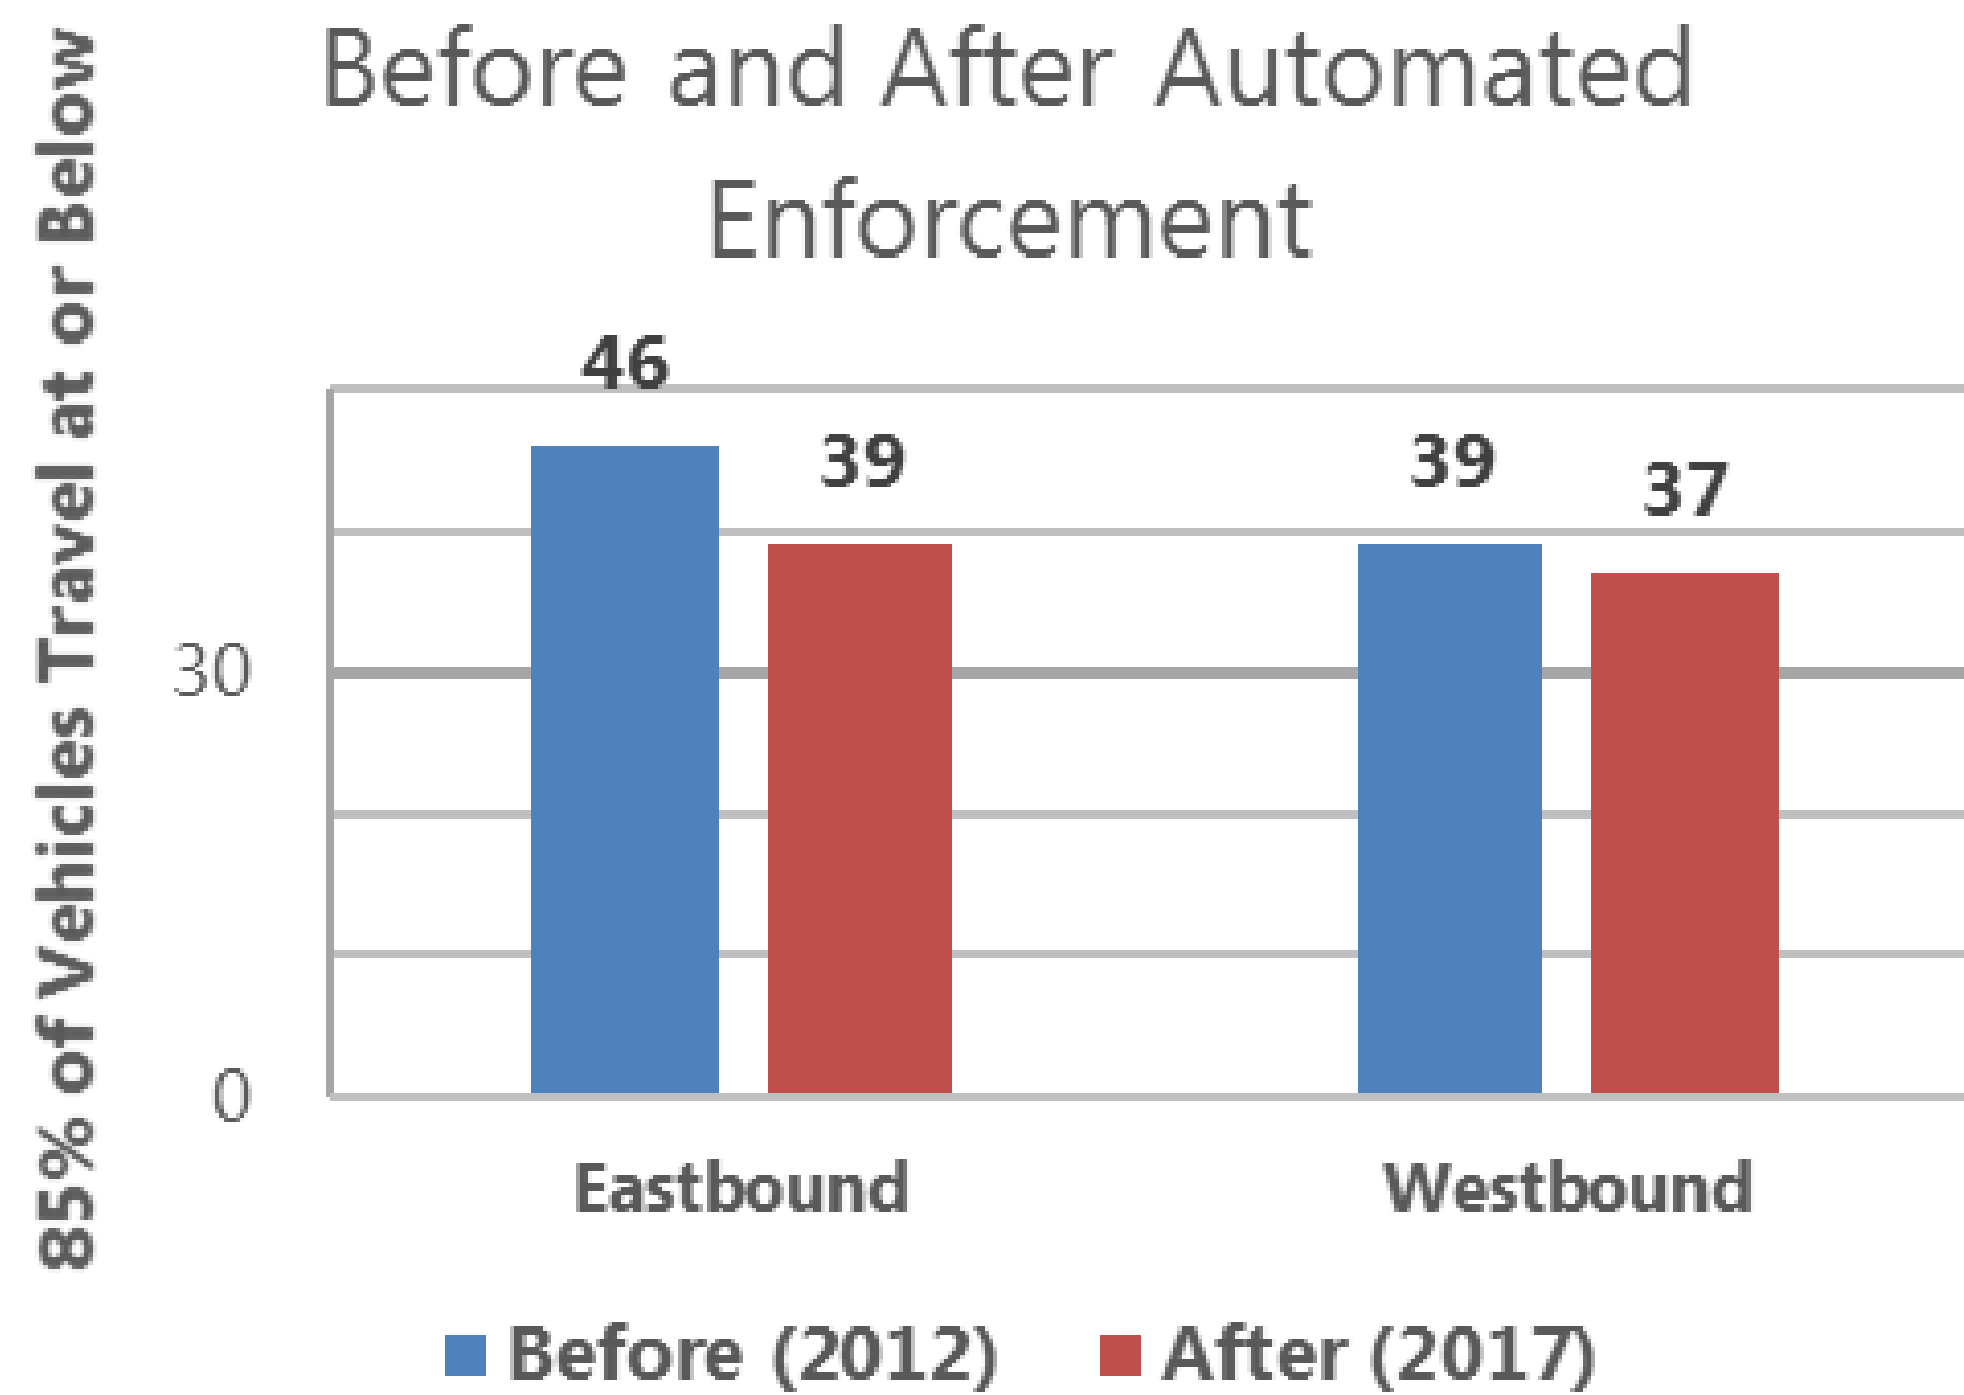

Automated Speed Enforcement

2017 Automated Enforcement on Tamar Drive: Long Reach High School Zone

85th Percentile Speeds on Tamar Drive

Before and After Automated Enforcement

*Highest Speed Recorded in 2017: **65 MPH***