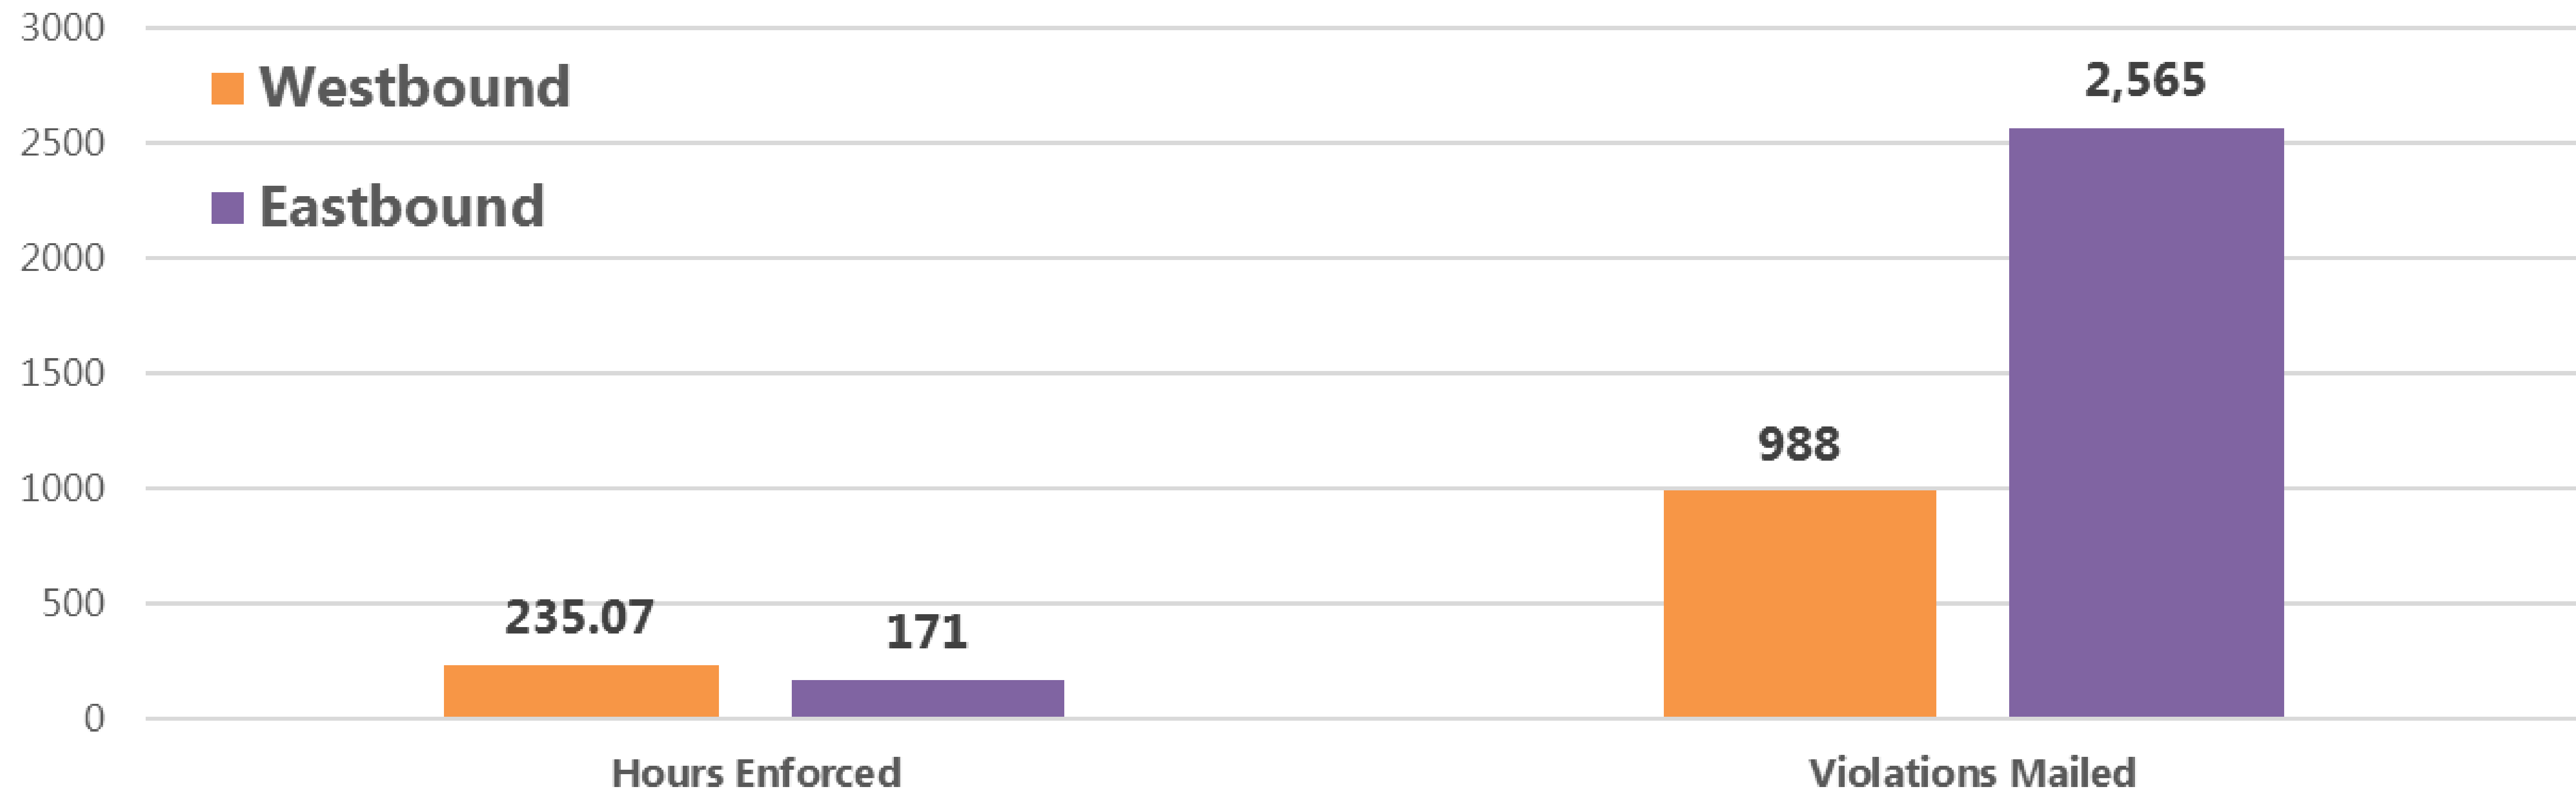

Automated Speed Enforcement

2017 Automated Enforcement on Tamar Drive: Long Reach High School Zone

85th Percentile Speeds on Tamar Drive

Before and After Automated Enforcement

*Highest Speed Recorded in 2017: **65 MPH***