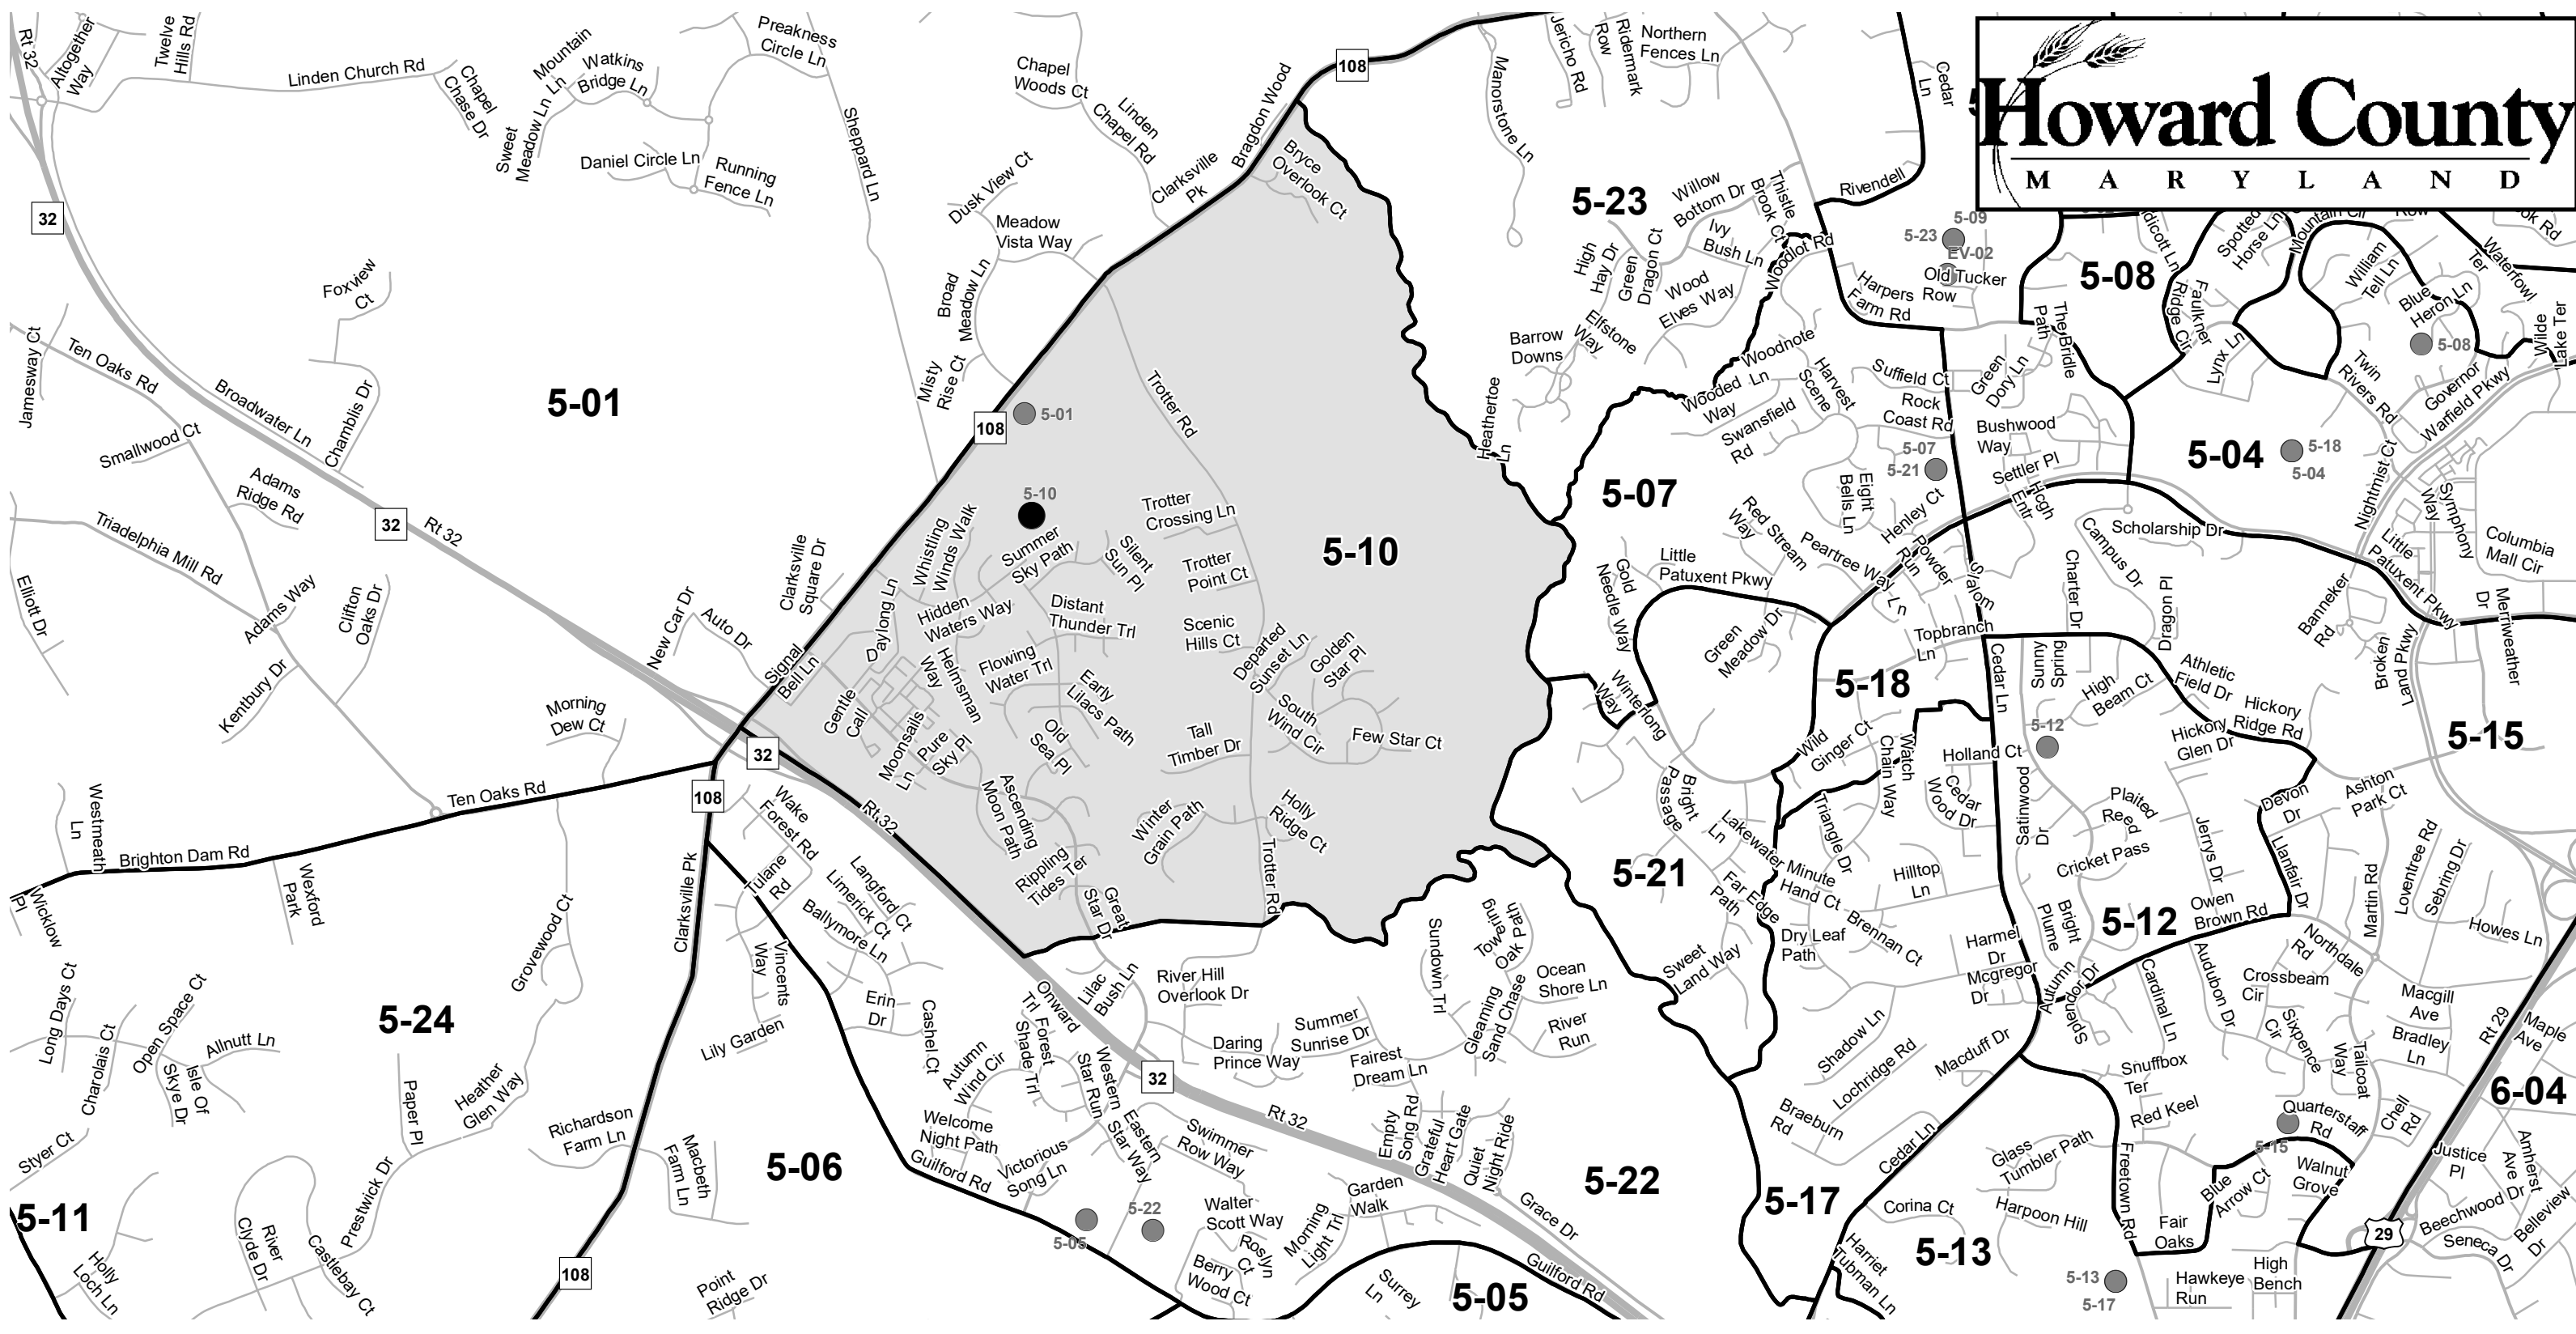

Howard County

MARYLAND

Legend

- Polling Location
- ▭ Election Precinct
- Roads

ELECTION PRECINCT

5-10

Polling Location: River Hill High School
Room: Cafeteria

Polling Address:
12101 Clarksville Pk
Clarksville, MD 21029

Congressional District: 3
Legislative District: 13
Council District: 4

DISCLAIMER
 Howard County, Maryland assumes no responsibility for the accuracy of the map or the information contained herein or derived therefrom. The buyer and/or user assumes all risks and liabilities whatsoever resulting from or arising out of the use of this map. There are no oral agreements or warranties relating to this sale and/or use of this map.

Produced by: Howard County GIS
 Date: November 27, 2017
 Data Source(s): Howard County GIS, Howard County Board of Elections