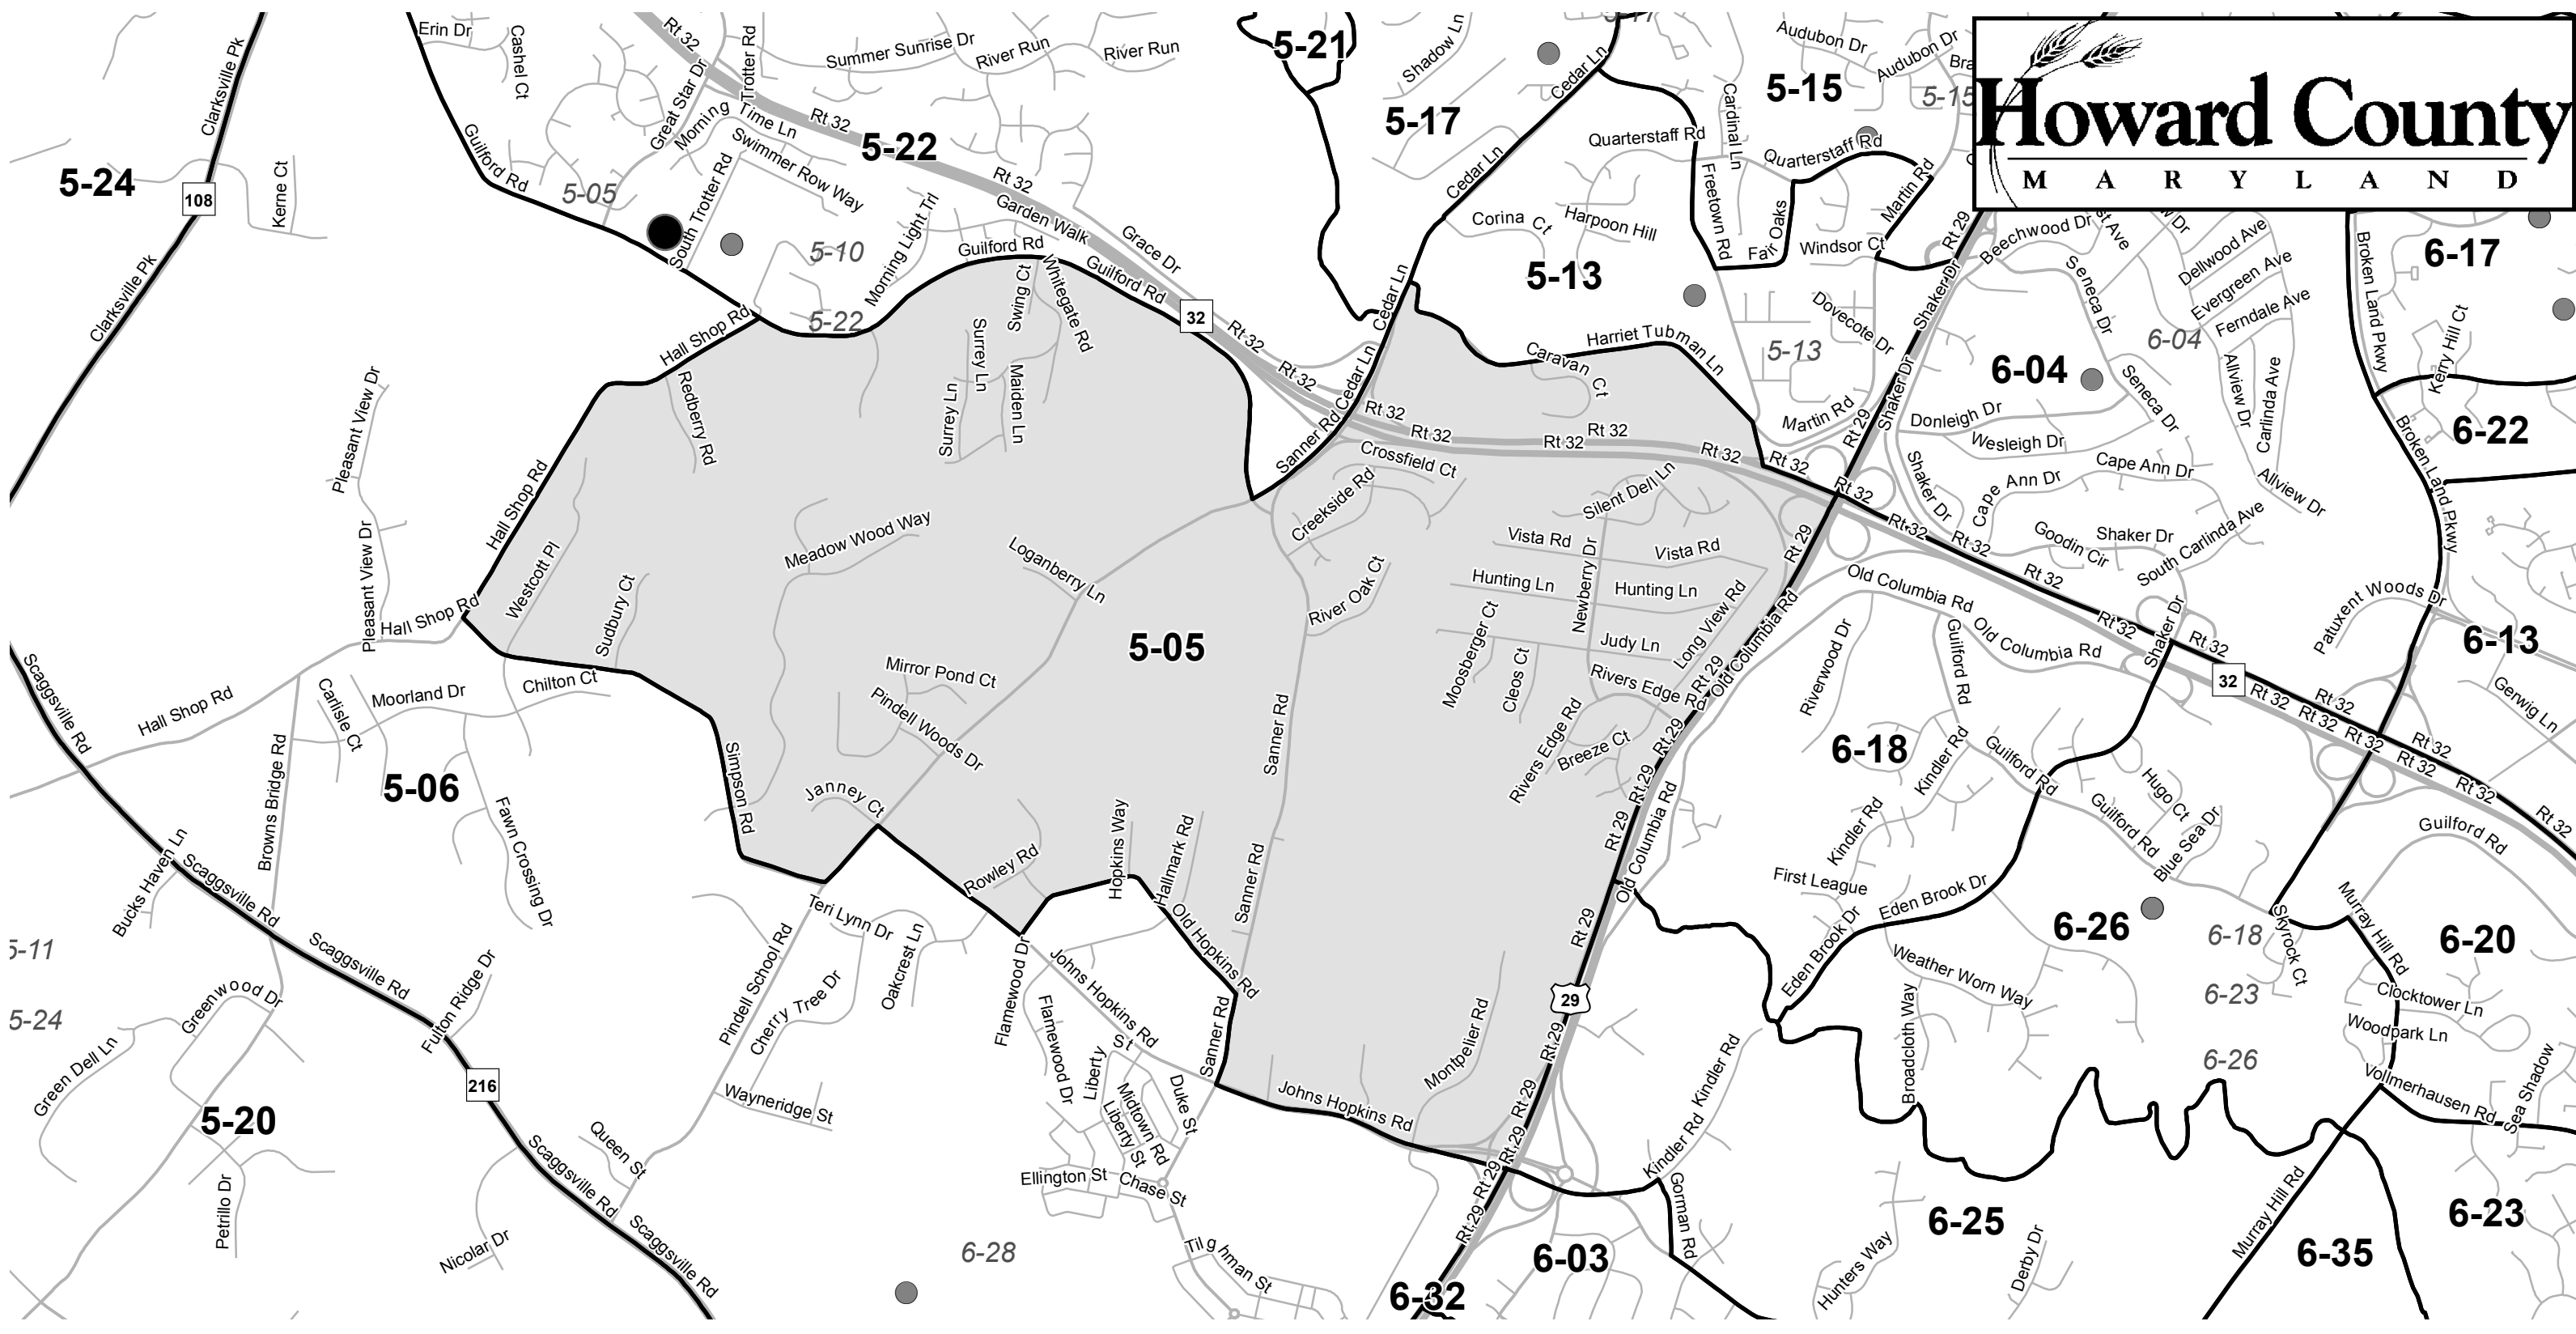

Howard County

M A R Y L A N D

Legend

-  Election Precinct Poll Location
-  Election Precinct
-  Roads

ELECTION PRECINCT

5-05

**Polling Location: Pointers Run Elementary School
Room: Cafeteria**

**Polling Address:
6600 South Trotter Rd
Clarksville, MD 21029**

**Congressional District: 3
Legislative District: 13
Council District: 4**

DISCLAIMER
Howard County, Maryland assumes no responsibility for the accuracy of the map or the information contained herein or derived therefrom. The buyer and/or user assumes all risks and liabilities whatsoever resulting from or arising out of the use of this map. There are no oral agreements or warranties relating to this sale and/or use of this map.

Produced by: Howard County GIS
Date: March 19, 2014
Data Source(s): Howard County GIS, Howard County Board of Elections