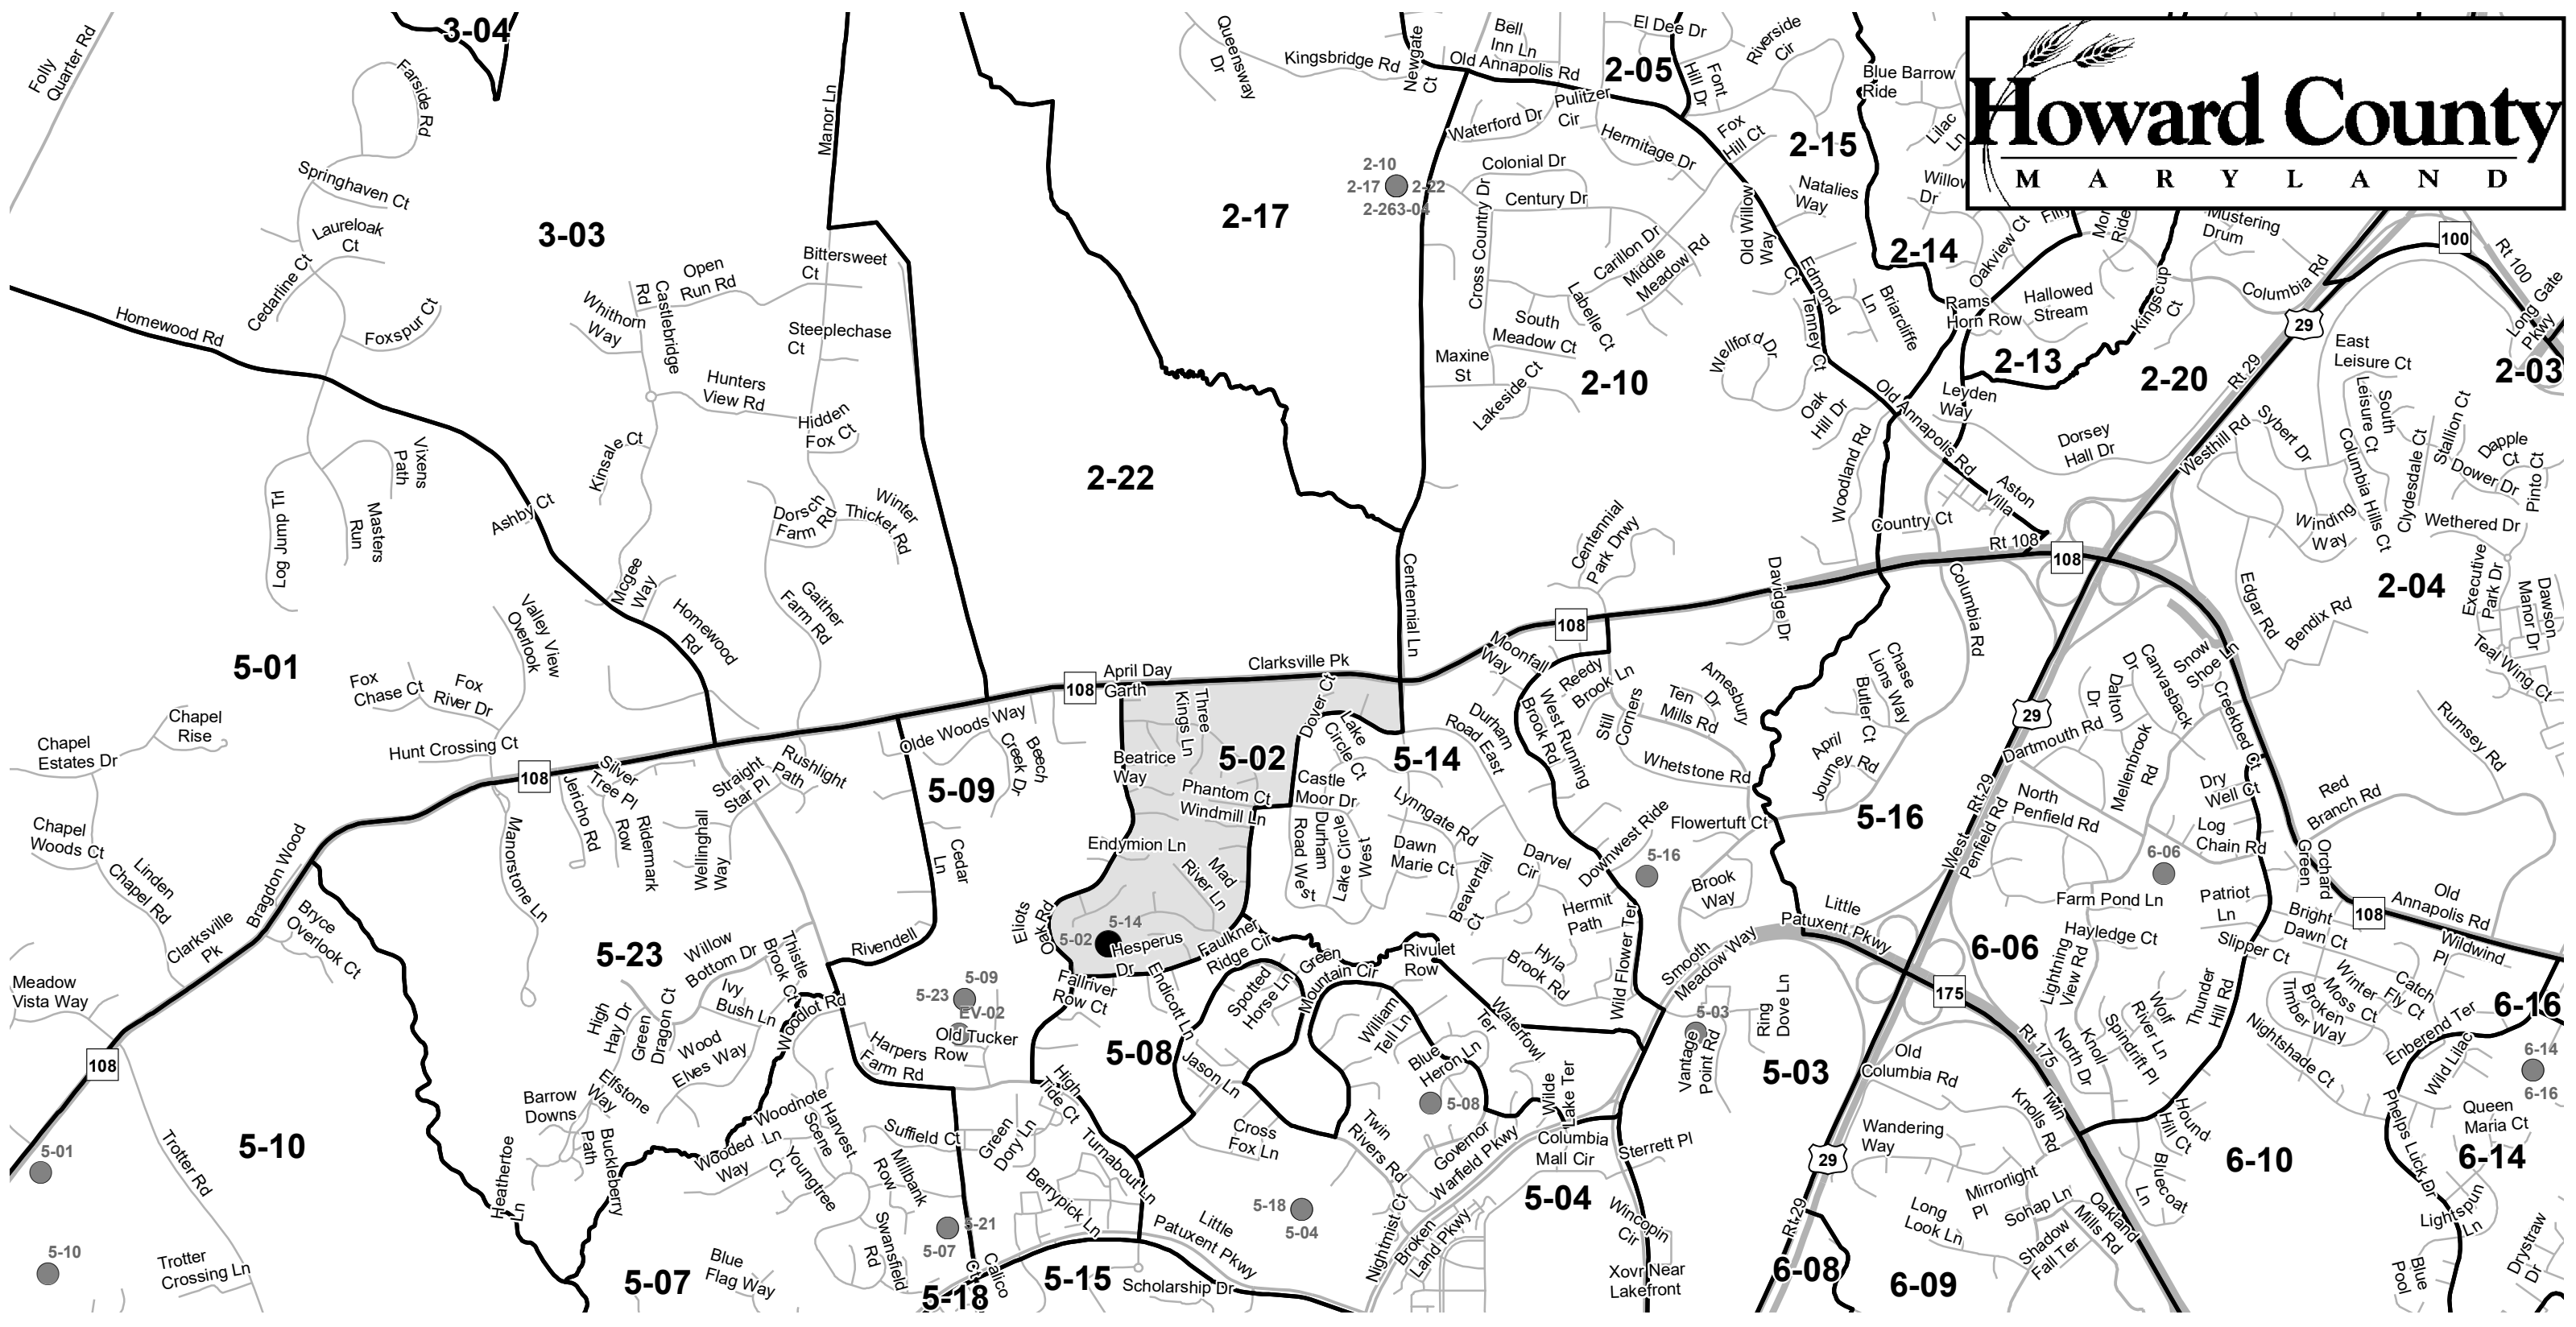

Howard County

MARYLAND

Legend

- Polling Location
- ▭ Election Precinct
- Roads

ELECTION PRECINCT

5-02

Polling Location: Longfellow Elementary School
Room: Cafeteria

Polling Address:
5470 Hesperus Dr
Columbia, MD 21044

Congressional District: 7
Legislative District: 12
Council District: 4

DISCLAIMER
 Howard County, Maryland assumes no responsibility for the accuracy of the map or the information contained herein or derived therefrom. The buyer and/or user assumes all risks and liabilities whatsoever resulting from or arising out of the use of this map. There are no oral agreements or warranties relating to this sale and/or use of this map.

Produced by: Howard County GIS
 Date: November 27, 2017
 Data Source(s): Howard County GIS, Howard County Board of Elections