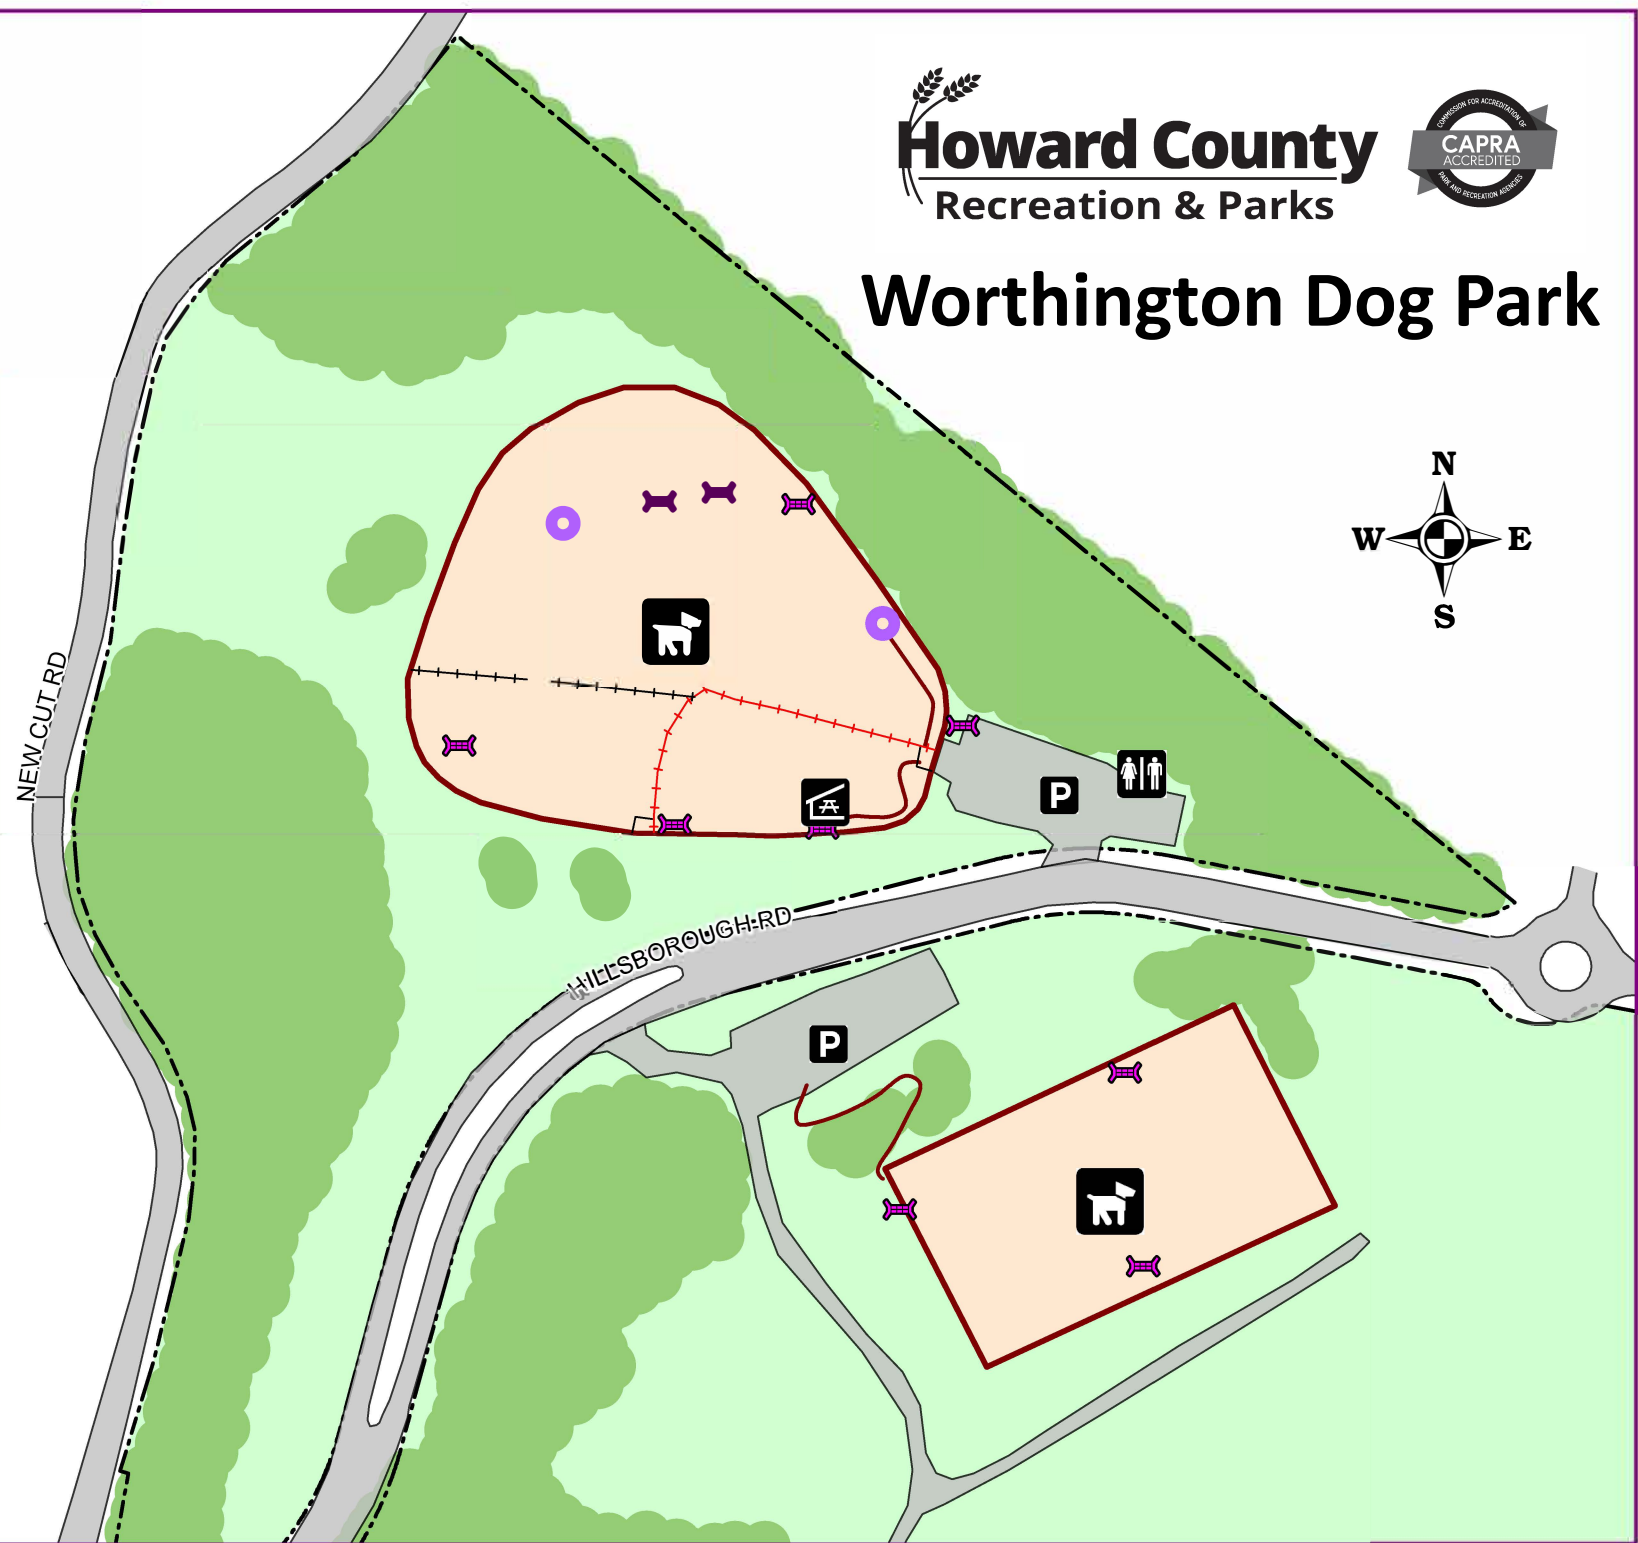

# Worthington Dog Park

-  Benches
-  Shade Structures
-  Off Leash Areas
-  Parking
-  Restrooms
-  Pathways
-  Off Leash Areas
-  Off Leash Area - Small Dogs
-  Park Boundary

**Please observe all posted Park Regulations.**

Scale: 1" = 150'

 Please Remember to Recycle