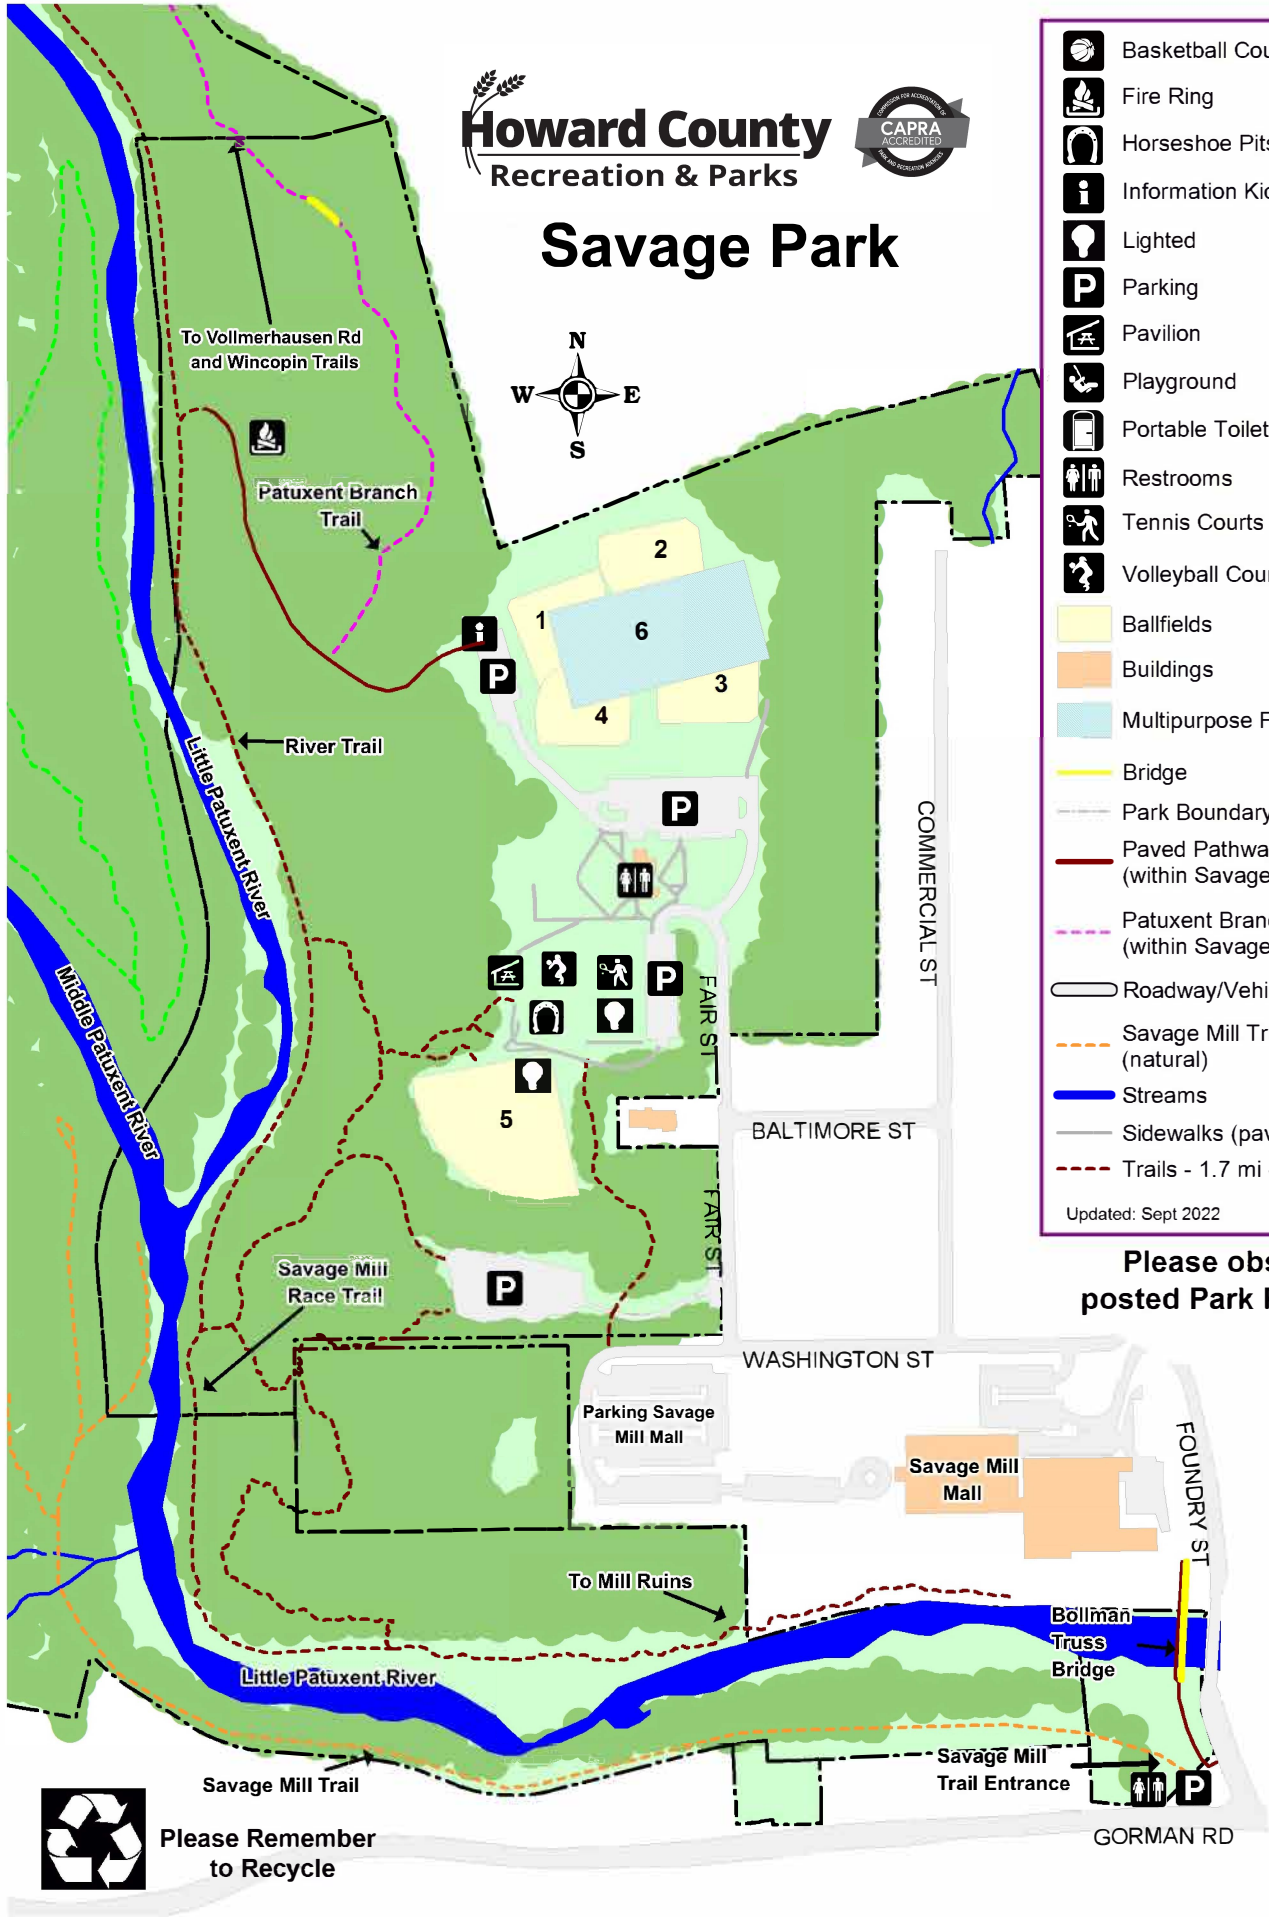

# Savage Park

- Basketball Courts
  - Fire Ring
  - Horseshoe Pits
  - Information Kiosk
  - Lighted
  - Parking
  - Pavilion
  - Playground
  - Portable Toilet
  - Restrooms
  - Tennis Courts
  - Volleyball Courts
  - Ballfields
  - Buildings
  - Multipurpose Field Overlay
  - Bridge
  - Park Boundary
  - Paved Pathway - .27 mi (within Savage Park)
  - Patuxent Branch Trail - .25 mi (within Savage Park)
  - Roadway/Vehicle Access
  - Savage Mill Trail - 1.16 mi (natural)
  - Streams
  - Sidewalks (paved)
  - Trails - 1.7 mi (natural)
- Updated: Sept 2022      Scale: 1" = 375'

**Please observe all posted Park Regulations**

Please Remember to Recycle