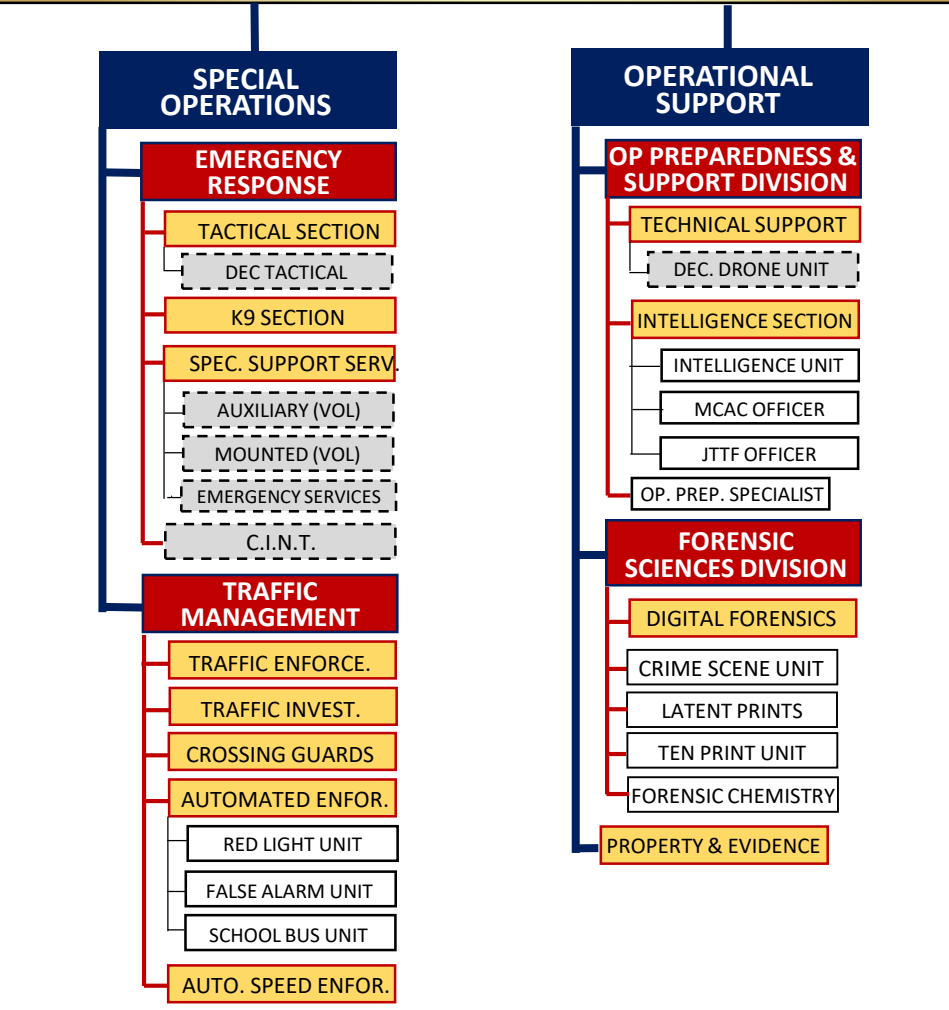

FIELD OPERATIONS COMMAND

SPECIAL OPERATIONS COMMAND

CRIMINAL INVESTIGATIONS COMMAND

ADMINISTRATION COMMAND

HOWARD COUNTY POLICE ORGANIZATIONAL STRUCTURE

LEGEND

- COMMAND: UNDER THE DIRECTION OF A DEPUTY CHIEF (MAJOR)
- BUREAU OR DISTRICT: UNDER THE COMMAND OF A CAPTAIN
- DIVISION OR PLATOON: COMMANDED BY A LIEUTENANT OR CIVILIAN MANAGER
- SECTION OR SQUAD: SUPERVISED BY A SERGEANT OR CIVILIAN SUPERVISOR
- UNIT: ORGANIZATIONAL COMPONENT OF A SECTION
- DECENTRALIZED TEAM: NOT A FULL TIME PRIMARY ASSIGNMENT

HOWARD COUNTY POLICE DEPARTMENT ORGANIZATIONAL STRUCTURE