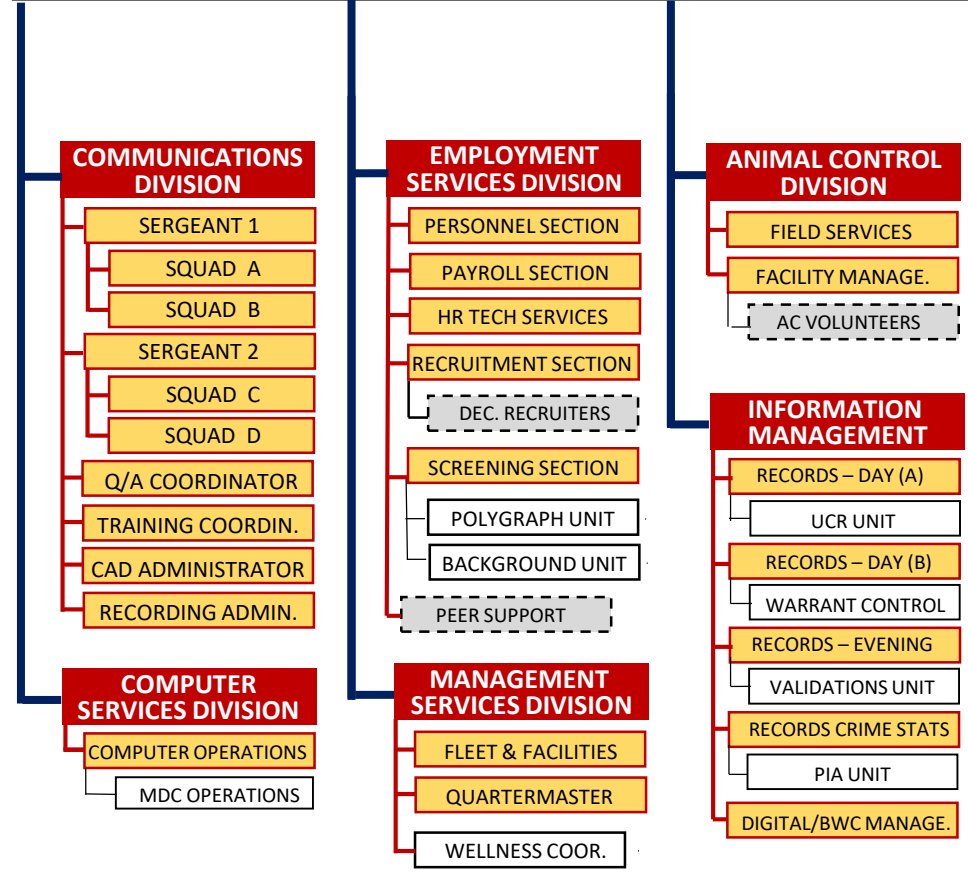

FIELD OPERATIONS COMMAND

SPECIAL OPERATIONS COMMAND

CRIMINAL INVESTIGATIONS COMMAND

ADMINISTRATION COMMAND

HOWARD COUNTY POLICE ORGANIZATIONAL STRUCTURE

LEGEND

- COMMAND: UNDER THE DIRECTION OF A DEPUTY CHIEF (MAJOR)
- BUREAU OR DISTRICT: UNDER THE COMMAND OF A CAPTAIN
- DIVISION OR PLATOON: COMMANDED BY A LIEUTENANT OR CIVILIAN MANAGER
- SECTION OR SQUAD: SUPERVISED BY A SERGEANT OR CIVILIAN SUPERVISOR
- UNIT: ORGANIZATIONAL COMPONENT OF A SECTION
- DECENTRALIZED TEAM: NOT A FULL TIME PRIMARY ASSIGNMENT

HOWARD COUNTY POLICE DEPARTMENT ORGANIZATIONAL STRUCTURE