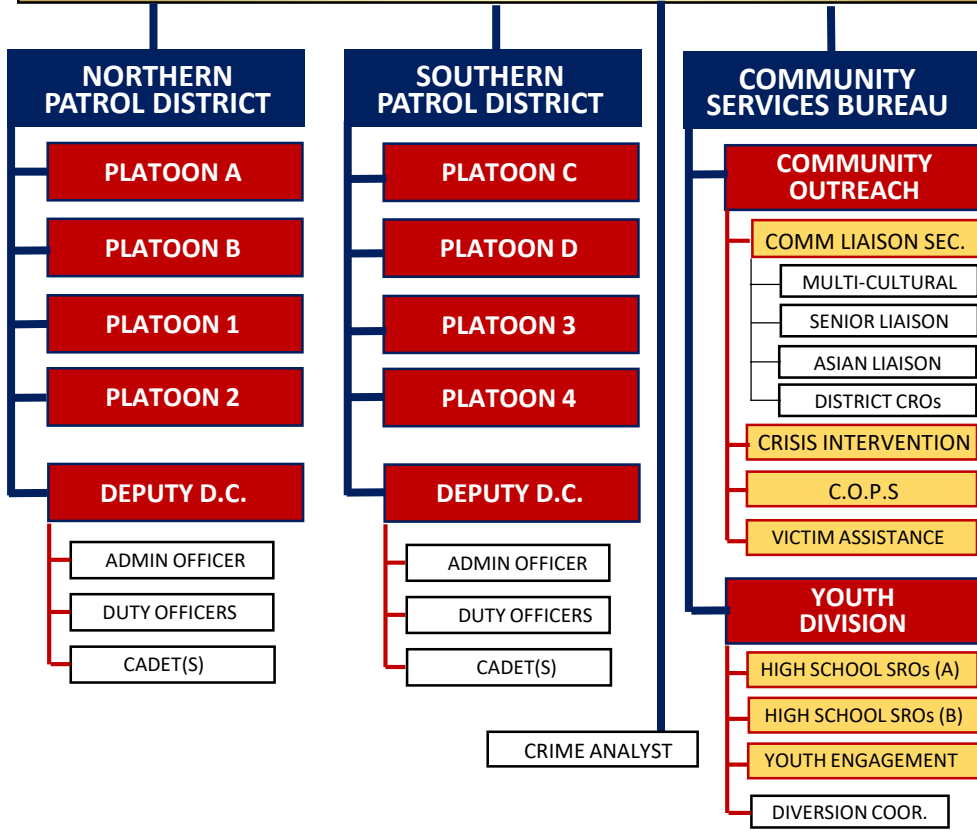

FIELD OPERATIONS COMMAND

SPECIAL OPERATIONS COMMAND

CRIMINAL INVESTIGATIONS COMMAND

ADMINISTRATION COMMAND

HOWARD COUNTY POLICE ORGANIZATIONAL STRUCTURE

LEGEND

- COMMAND: UNDER THE DIRECTION OF A DEPUTY CHIEF (MAJOR)
- BUREAU OR DISTRICT: UNDER THE COMMAND OF A CAPTAIN
- DIVISION OR PLATOON: COMMANDED BY A LIEUTENANT OR CIVILIAN MANAGER
- SECTION OR SQUAD: SUPERVISED BY A SERGEANT OR CIVILIAN SUPERVISOR
- UNIT: ORGANIZATIONAL COMPONENT OF A SECTION
- DECENTRALIZED TEAM: NOT A FULL TIME PRIMARY ASSIGNMENT

HOWARD COUNTY POLICE DEPARTMENT ORGANIZATIONAL STRUCTURE