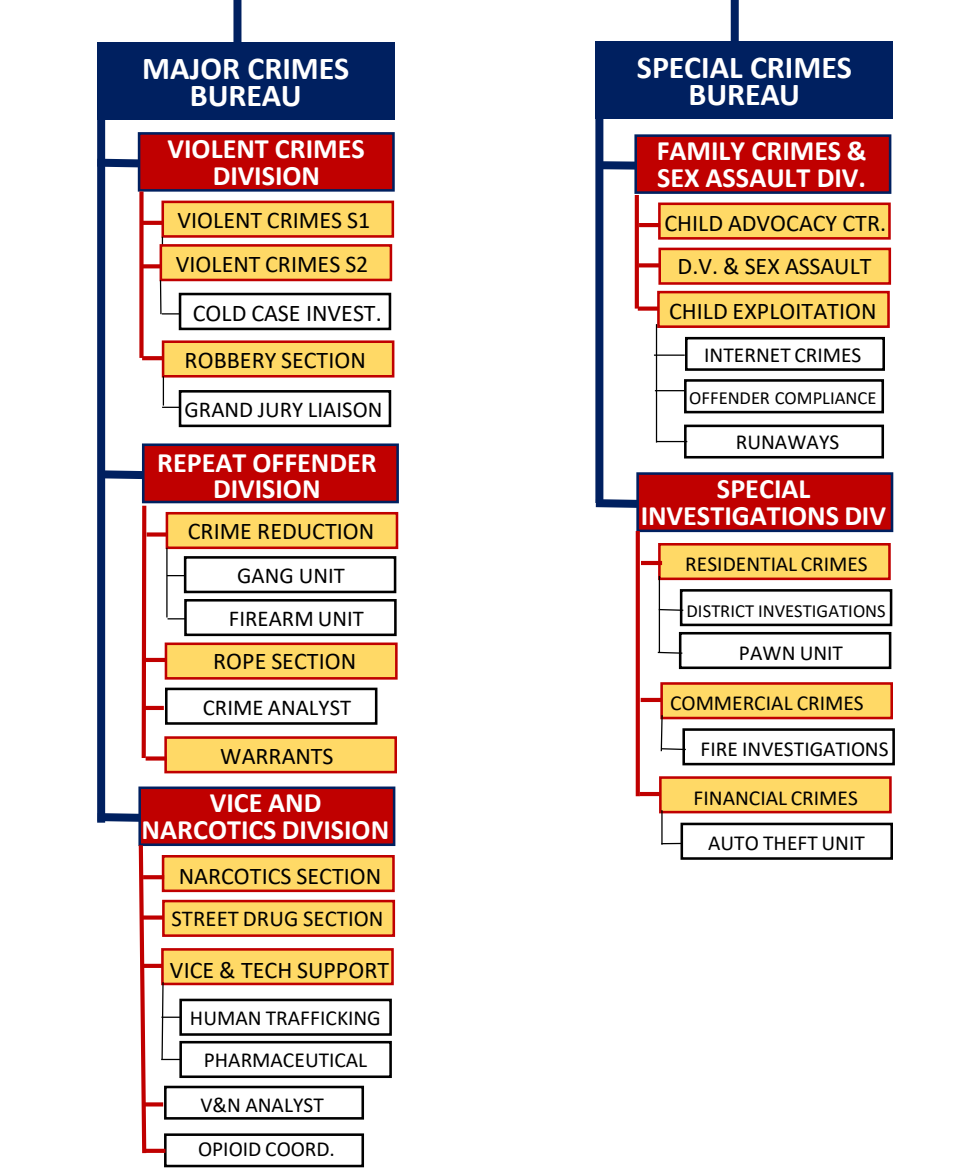

FIELD OPERATIONS COMMAND

SPECIAL OPERATIONS COMMAND

CRIMINAL INVESTIGATIONS COMMAND

ADMINISTRATION COMMAND

HOWARD COUNTY POLICE ORGANIZATIONAL STRUCTURE

LEGEND

- COMMAND: UNDER THE DIRECTION OF A DEPUTY CHIEF (MAJOR)
- BUREAU OR DISTRICT: UNDER THE COMMAND OF A CAPTAIN
- DIVISION OR PLATOON: COMMANDED BY A LIEUTENANT OR CIVILIAN MANAGER
- SECTION OR SQUAD: SUPERVISED BY A SERGEANT OR CIVILIAN SUPERVISOR
- UNIT: ORGANIZATIONAL COMPONENT OF A SECTION
- DECENTRALIZED TEAM: NOT A FULL TIME PRIMARY ASSIGNMENT

HOWARD COUNTY POLICE DEPARTMENT ORGANIZATIONAL STRUCTURE