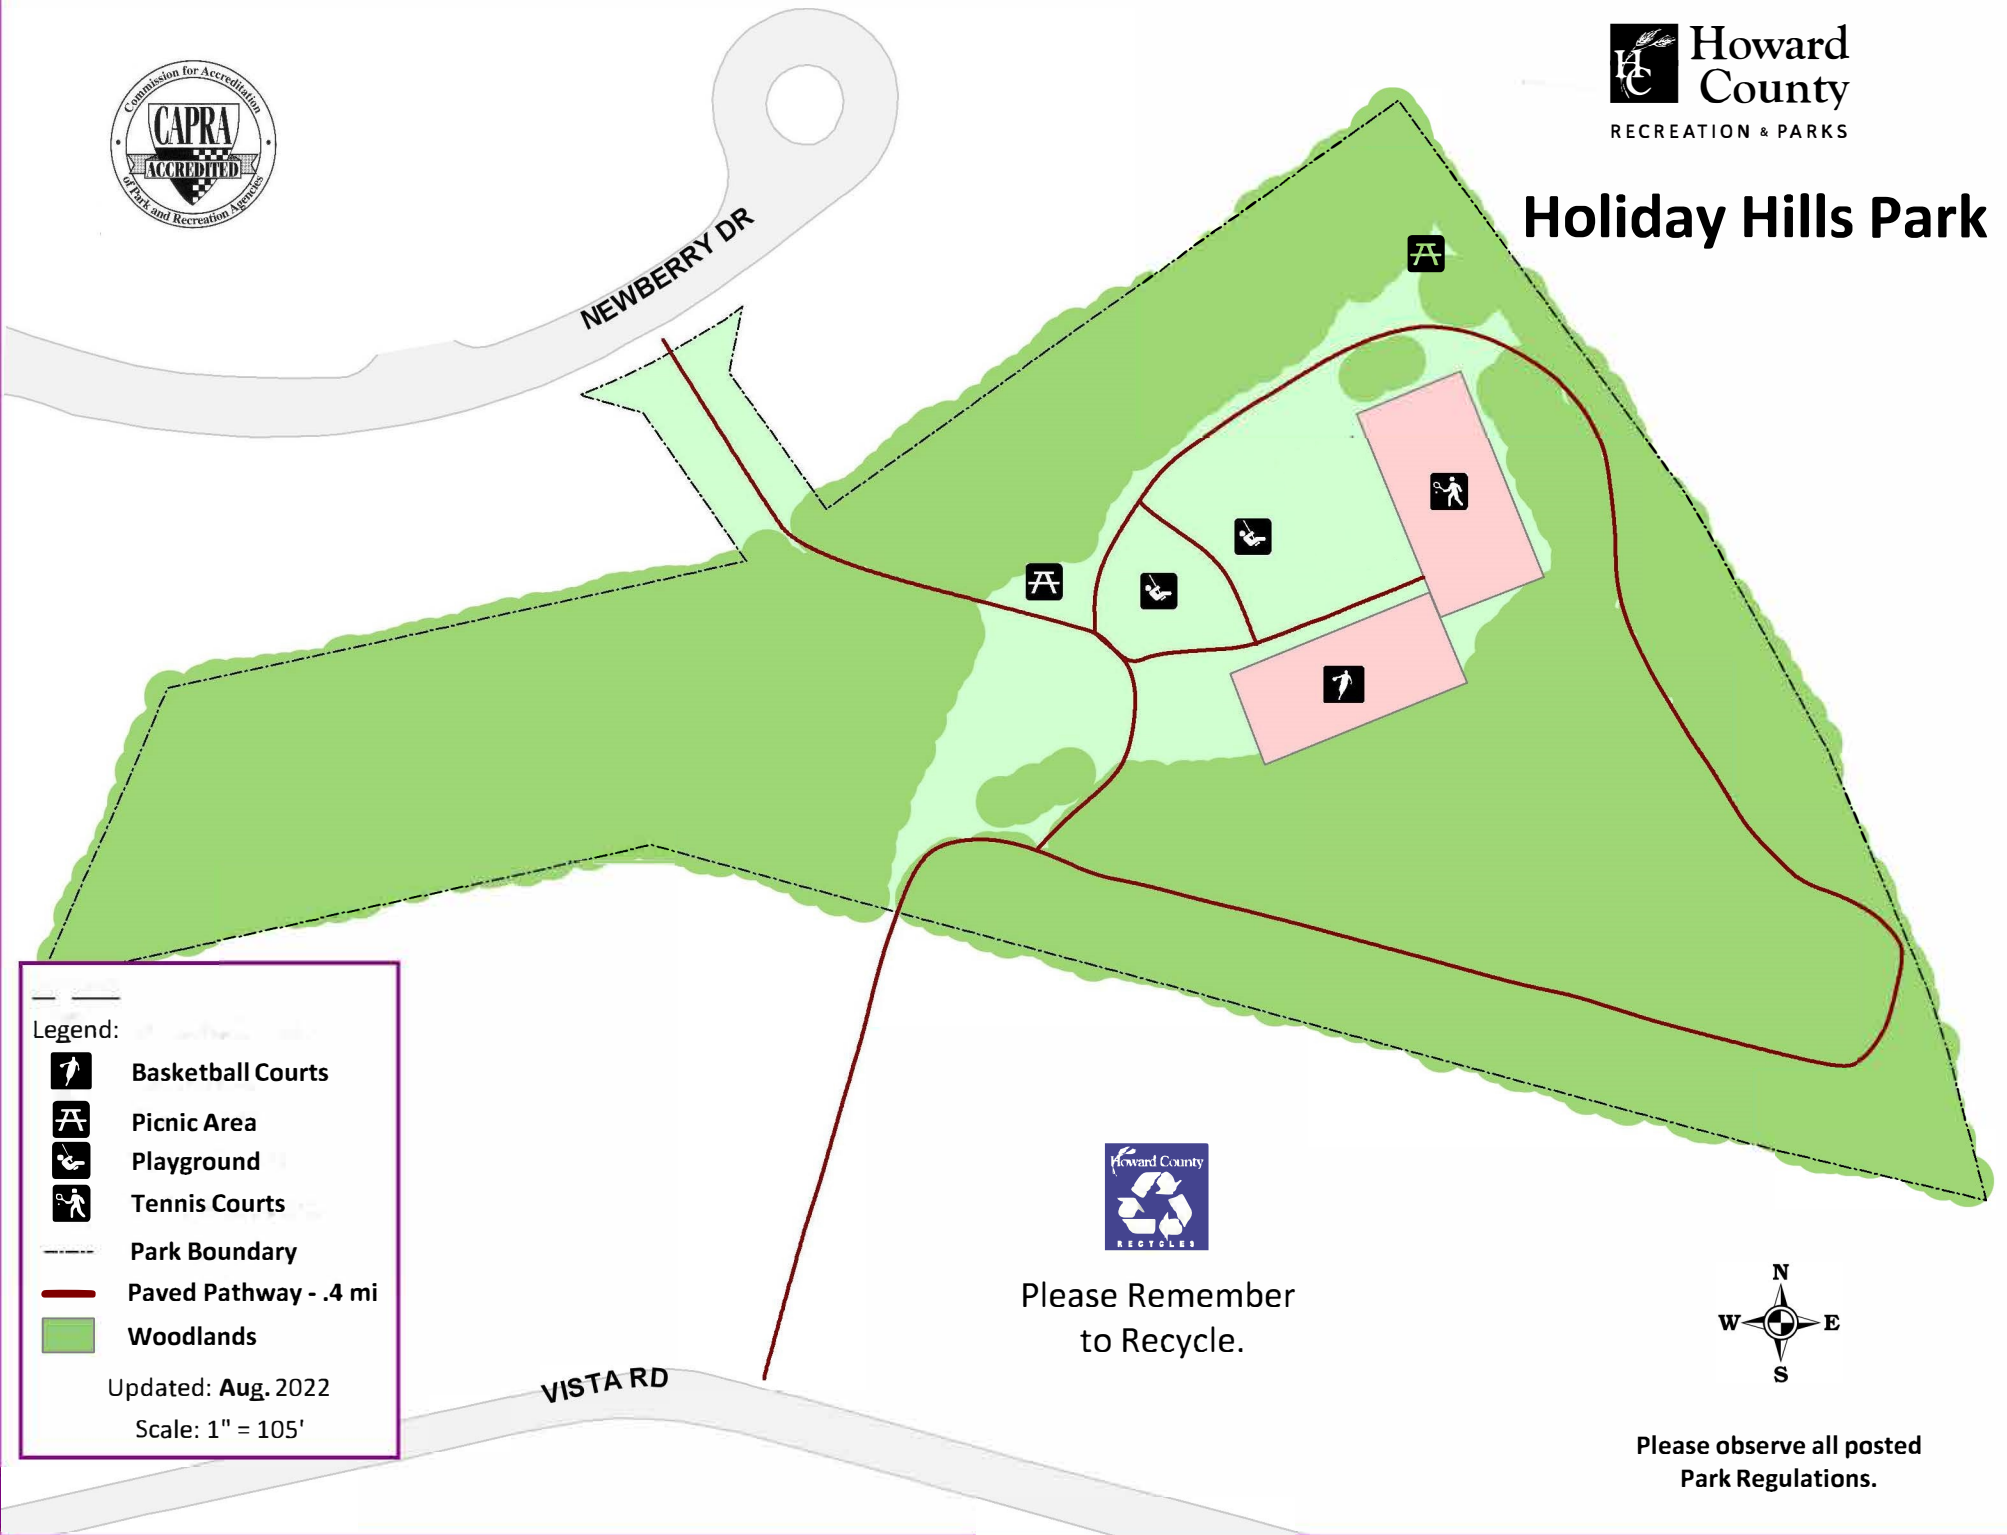

Holiday Hills Park

Legend:

-  Basketball Courts
-  Picnic Area
-  Playground
-  Tennis Courts
-  Park Boundary
-  Paved Pathway - .4 mi
-  Woodlands

Updated: Aug. 2022

Scale: 1" = 105'

Please Remember
to Recycle.

Please observe all posted
Park Regulations.