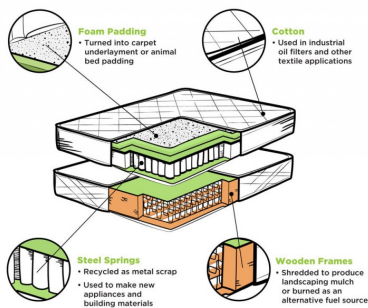

February News from Howard County Recycling

Curbside Collection Reminder

There is NO holiday-based **Slide Day** in February. If any collections slide in February due to hazardous weather conditions, those collection changes will be announced by the County as appropriate.

March HHW Event at Alpha Ridge Landfill

Household Hazardous Waste (HHW) may be brought to the Alpha Ridge Landfill on March 7th, from 8 am to 4 pm. Weekly HHW events will resume on Saturday, April 4th and will continue every Saturday through the end of November.

Don't Sleep on Mattress Recycling

MATTRESS & BOXSPRING BREAKDOWN

Did you know that across the US, more than 50,000 mattresses end up in landfills each day, yet over 80% of the components are potentially recyclable? Through our drop-off program at the Alpha Ridge Landfill, we have been collecting mattresses and box springs for recycling since 2013. Our contractor separates the metal, foam, textiles and wood and sells them to other vendors for recycling into new metal products; carpet padding, industrial textiles, and mulch or fuel.