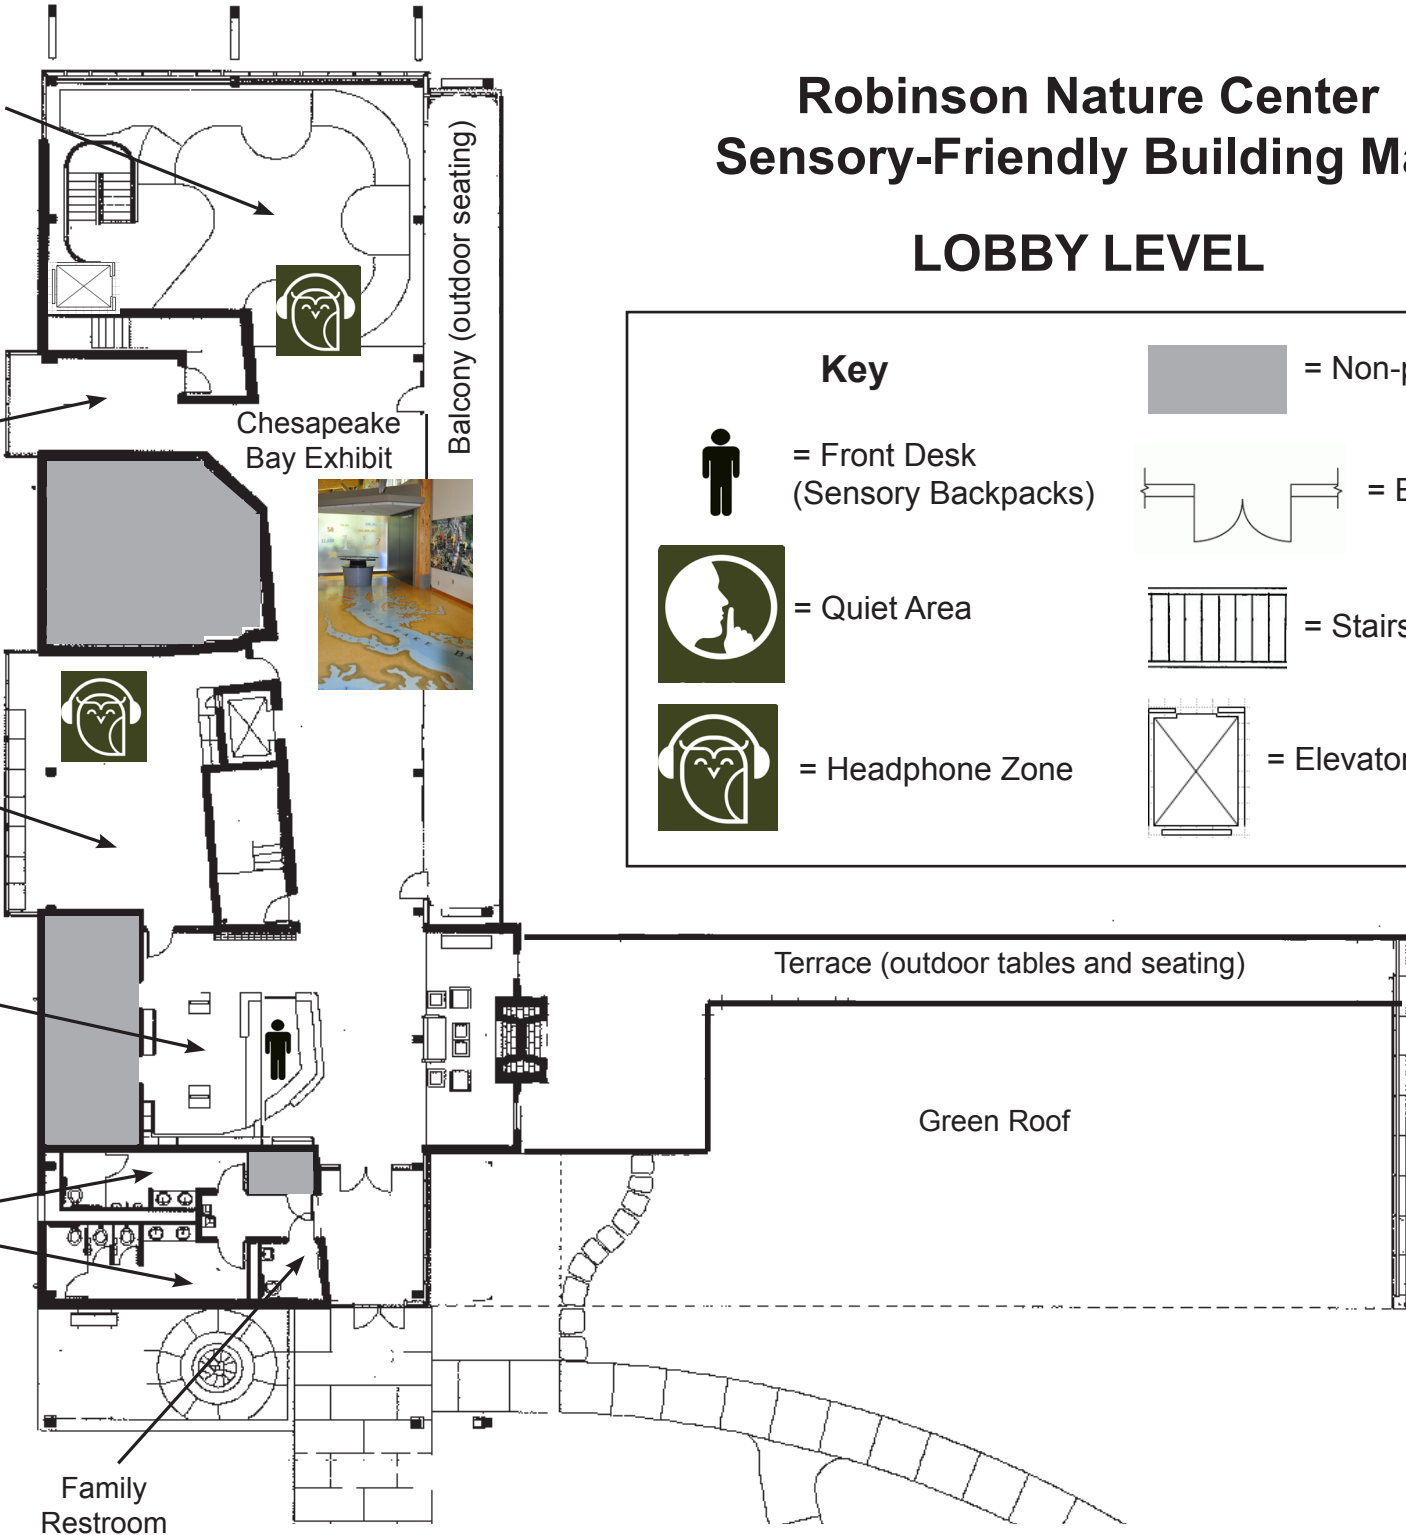

## LOBBY LEVEL

Life of the Forest Exhibit

Simpsonville Mill Exhibit

Discovery Room

Chesapeake Bay Exhibit

Nature Gift Shop

Restrooms

Family Restroom

Balcony (outdoor seating)

Terrace (outdoor tables and seating)

Green Roof

Key	
	= Front Desk (Sensory Backpacks)
	= Quiet Area
	= Headphone Zone
	= Non-public spaces
	= Entrance/Exit
	= Stairs
	= Elevator/Lift

Life of the Forest Exhibit

Nocturnal Forest Exhibit

NatureSphere planetarium (tickets required)

View Space Room

Backyard Viewing Room

Restrooms

## MEZZANINE LEVEL

**Key**

- = Front Desk (Sensory Backpacks)
- = Headphone Zone
- = Quiet Area
- = Non-public spaces
- = Entrance/Exit
- = Stairs
- = Elevator/Lift