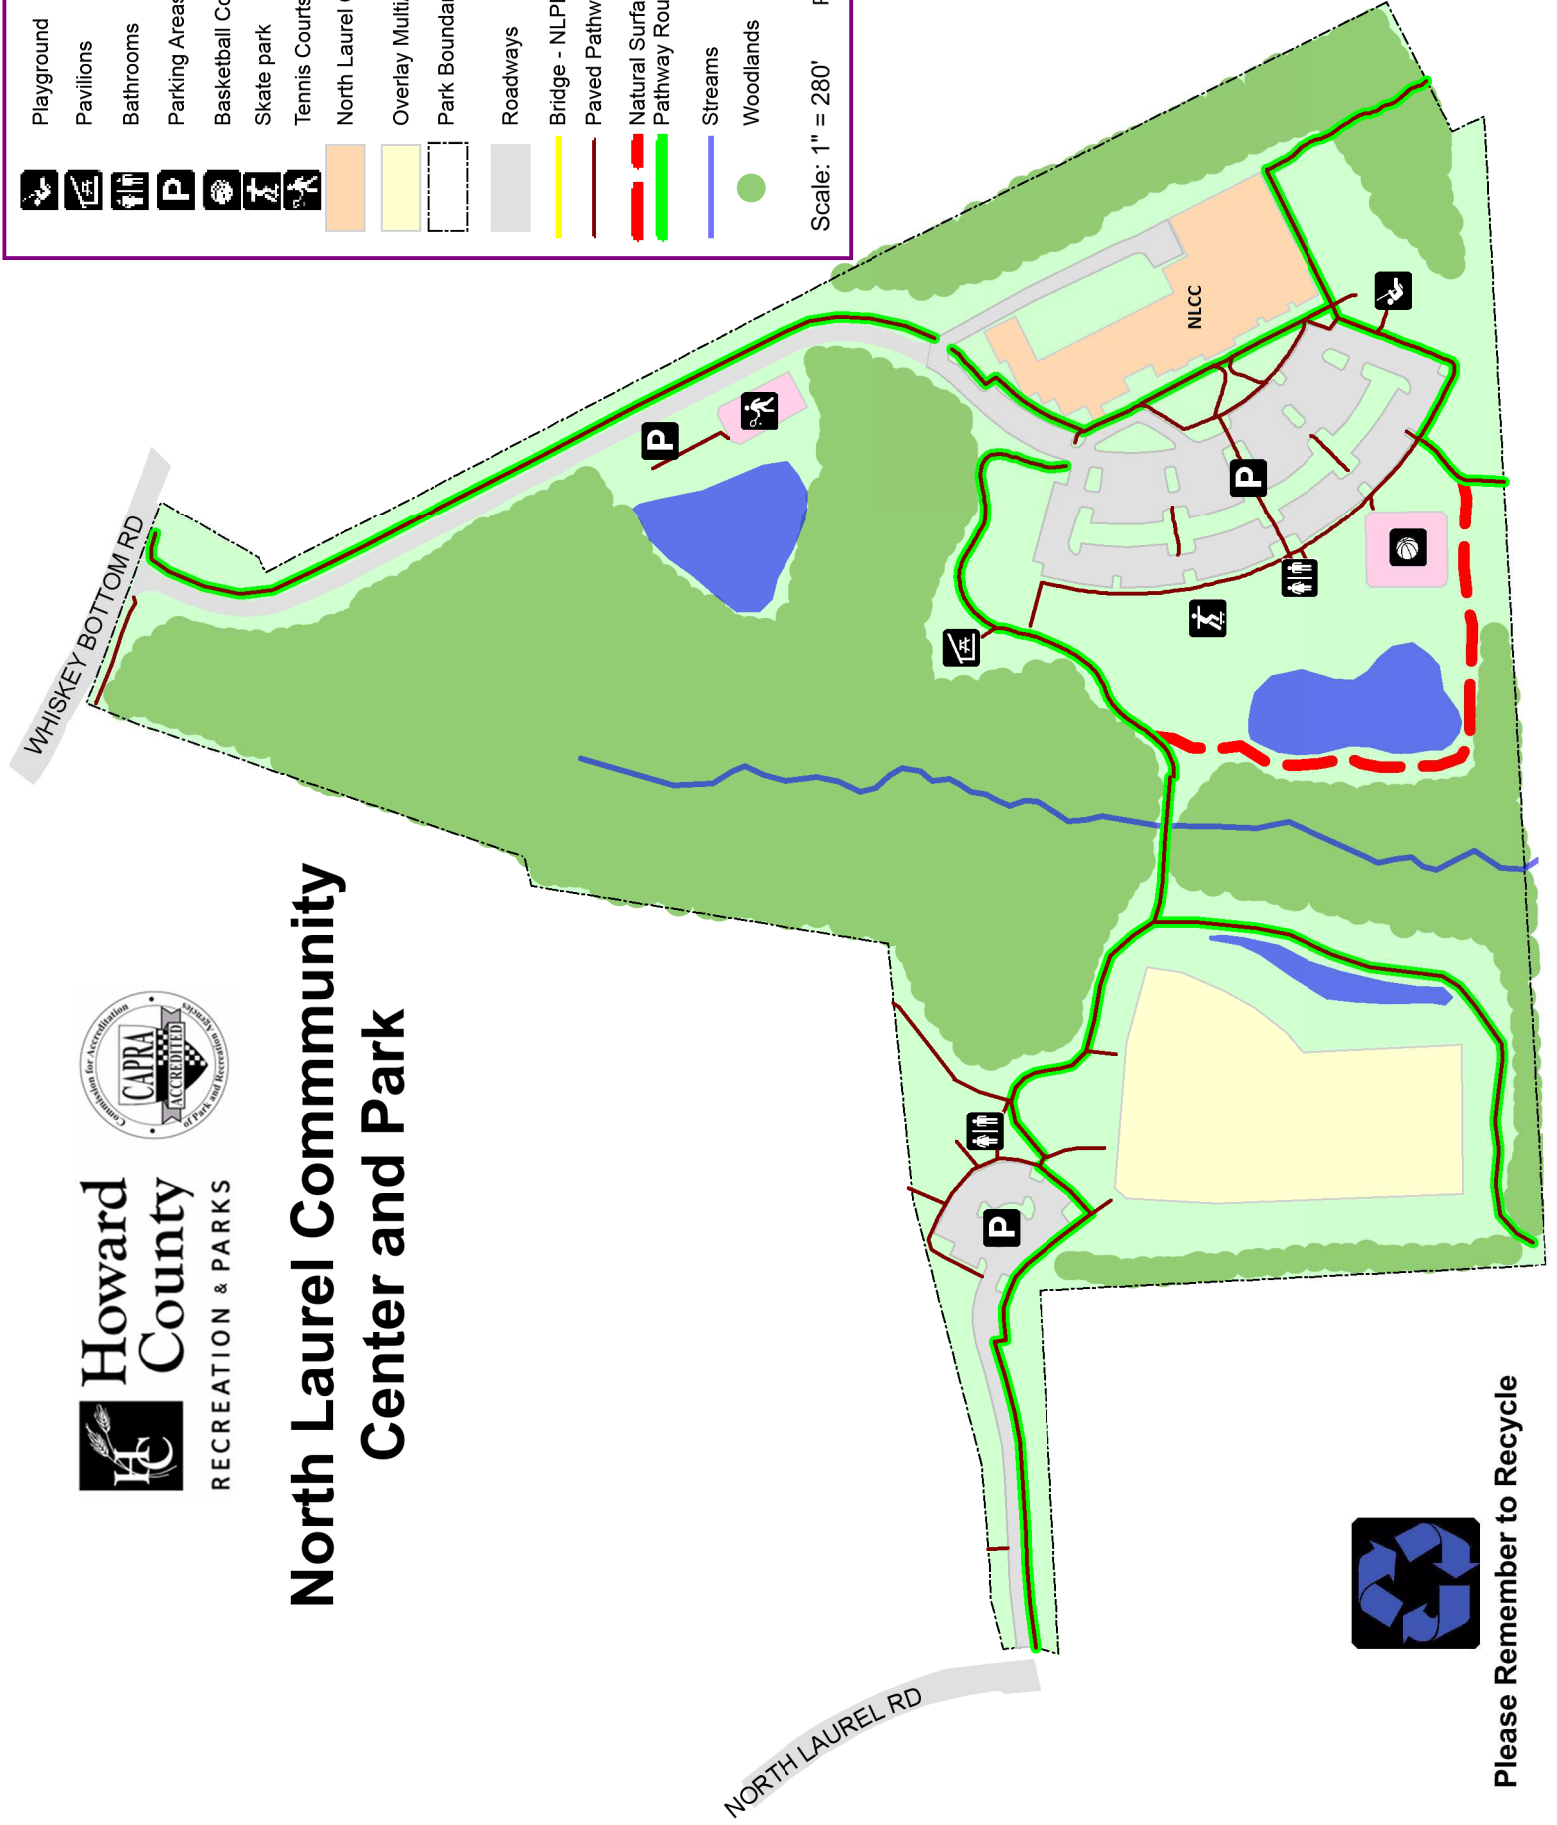

North Laurel Commmunity Center and Park

	Playground
	Pavilions
	Bathrooms
	Parking Areas
	Basketball Courts
	Skate park
	Tennis Courts
	North Laurel Community Center
	Overlay Multi/Ball Field
	Park Boundary
	Roadways
	Bridge - NLPBR01
	Paved Pathway - 1.763
	Natural Surface Trail - .16 Miles
	Pathway Route - 1.14 Miles
	Streams
	Woodlands

Scale: 1" = 280' Printed: June 2015

Please Remember to Recycle