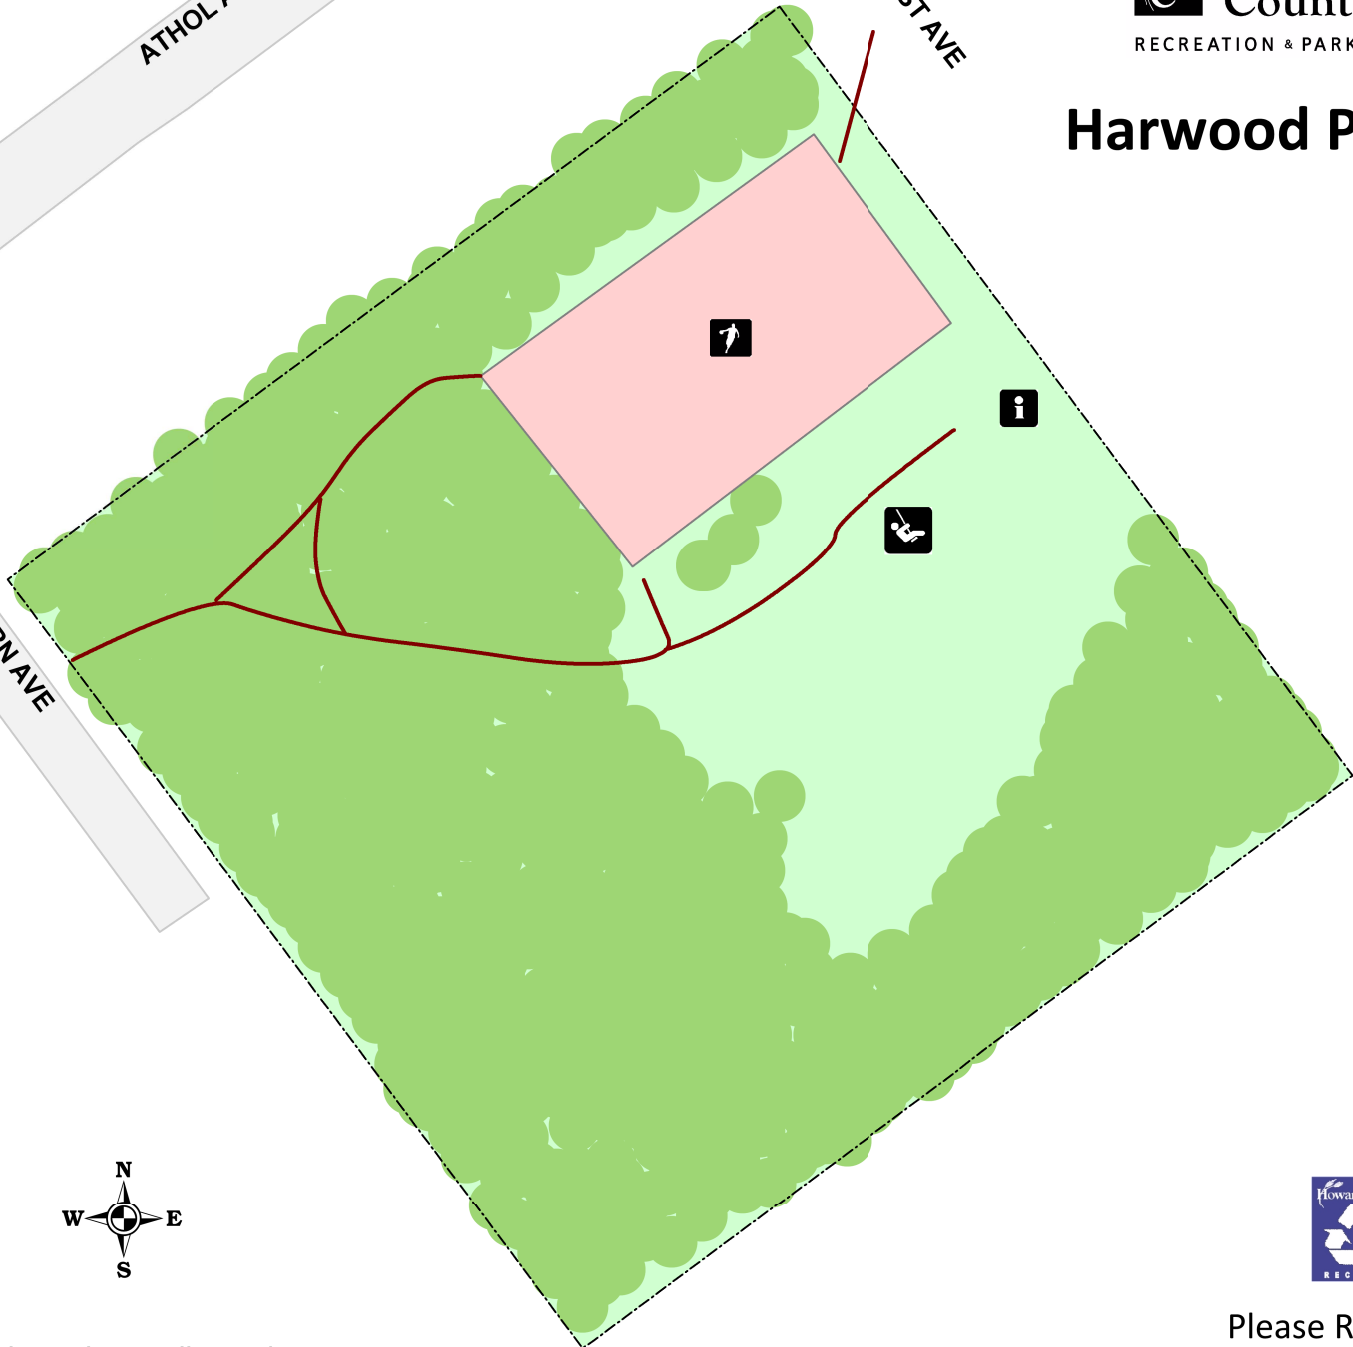

ATHOL AVE

FOREST AVE

WOODBURN AVE

Harwood Park

Legend:

-  Ballfields
-  Woodlands
-  Basketball Courts
-  Information/Kiosk
-  Playground
-  Park Boundary
-  Paved Pathway

Updated: May 2012
Scale: 1" = 50'

Please observe all posted
Park Regulations.