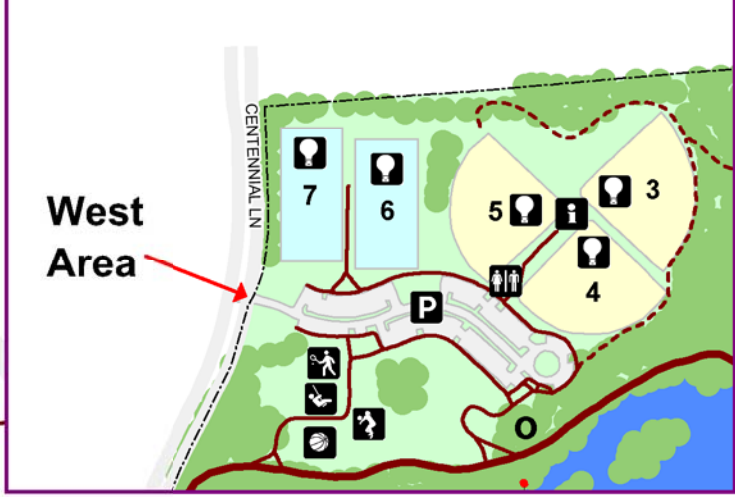

- Basketball Courts (3)
- Covered Stage
- Boat Launch
- Camp Fire Area
- Fishing
- Horseshoe Pits
- Information Kiosks
- Parking
- Picnic areas
- Pier Fishing
- Playgrounds (4)
- Portable Toilets
- Racquetball/Handball (6)
- Restrooms
- Skate Spot
- Tennis Courts (9)
- Volleyball Courts (5)
- Lighted
- Pavilions (a-h, o)
- Ball Fields
- Buildings
- Multipurpose Fields
- Bridge
- Buoy Line
- Lake Loop - 2.4 mi
- Park Boundary
- Paved Pathway - 7.62 mi
- Streams
- Trails - 1.761 mi (natural)
- Roadway/Vehicle Access

Updated: June 2016

Scale: 1" = 550'

Howard County
RECREATION & PARKS
Centennial Park

Please observe all posted Park Regulations

Please Remember to Recycle