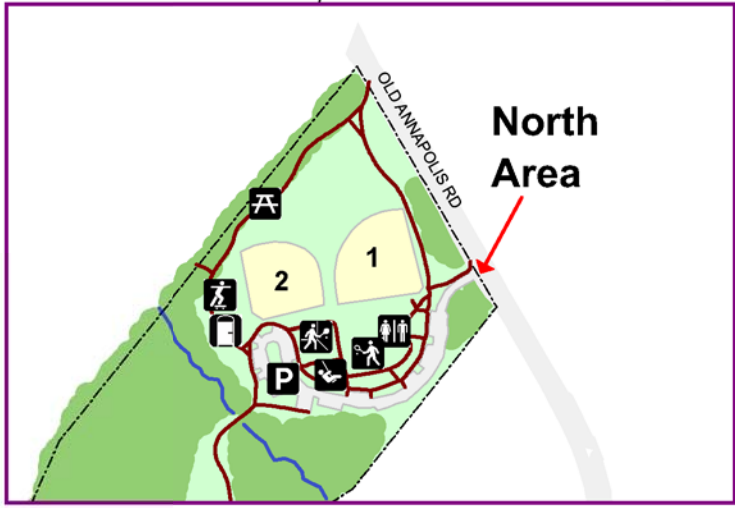

- Basketball Courts (3)
- Covered Stage
- Boat Launch
- Camp Fire Area
- Fishing
- Horseshoe Pits
- Information Kiosks
- Parking
- Picnic areas
- Pier Fishing
- Playgrounds (4)
- Portable Toilets
- Racquetball/Handball (6)
- Restrooms
- Skate Spot
- Tennis Courts (9)
- Volleyball Courts (5)
- Lighted
- Pavilions (a-h, o)
- Ball Fields
- Buildings
- Multipurpose Fields
- Bridge
- Buoy Line
- Lake Loop - 2.4 mi
- Park Boundary
- Paved Pathway - 7.62 mi
- Streams
- Trails - 1.761 mi (natural)
- Roadway/Vehicle Access

Updated: June 2016

Scale: 1" = 550'

Howard County
RECREATION & PARKS
Centennial Park

Please observe all posted Park Regulations

Please Remember to Recycle