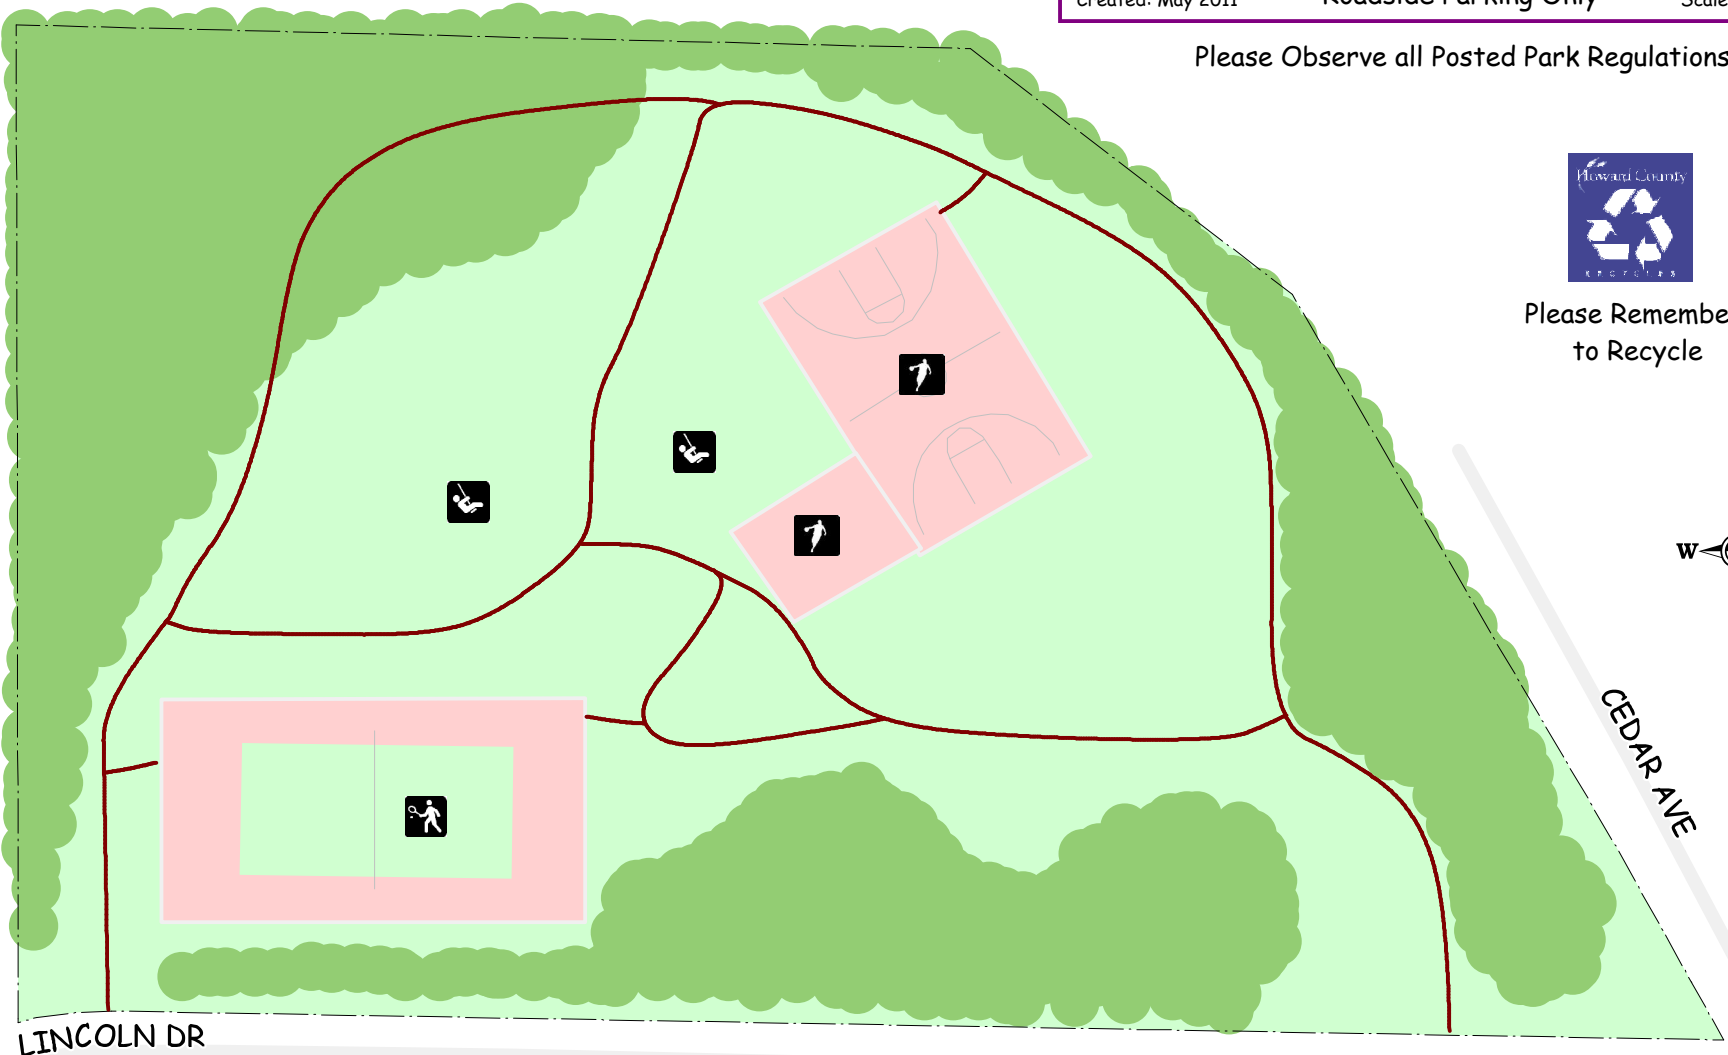

# Cedar Villa Heights Park

**Legend:**

	Basketball Courts		Roadway/ Car Access
	Playground		Park Boundary
	Tennis Courts		Recreational Area
	Pathway (paved) - .2 mi		Woodlands

Created: May 2011      Roadside Parking Only      Scale: 1" = 55'

Please Observe all Posted Park Regulations

Please Remember to Recycle

LINCOLN DR

CEDAR AVE