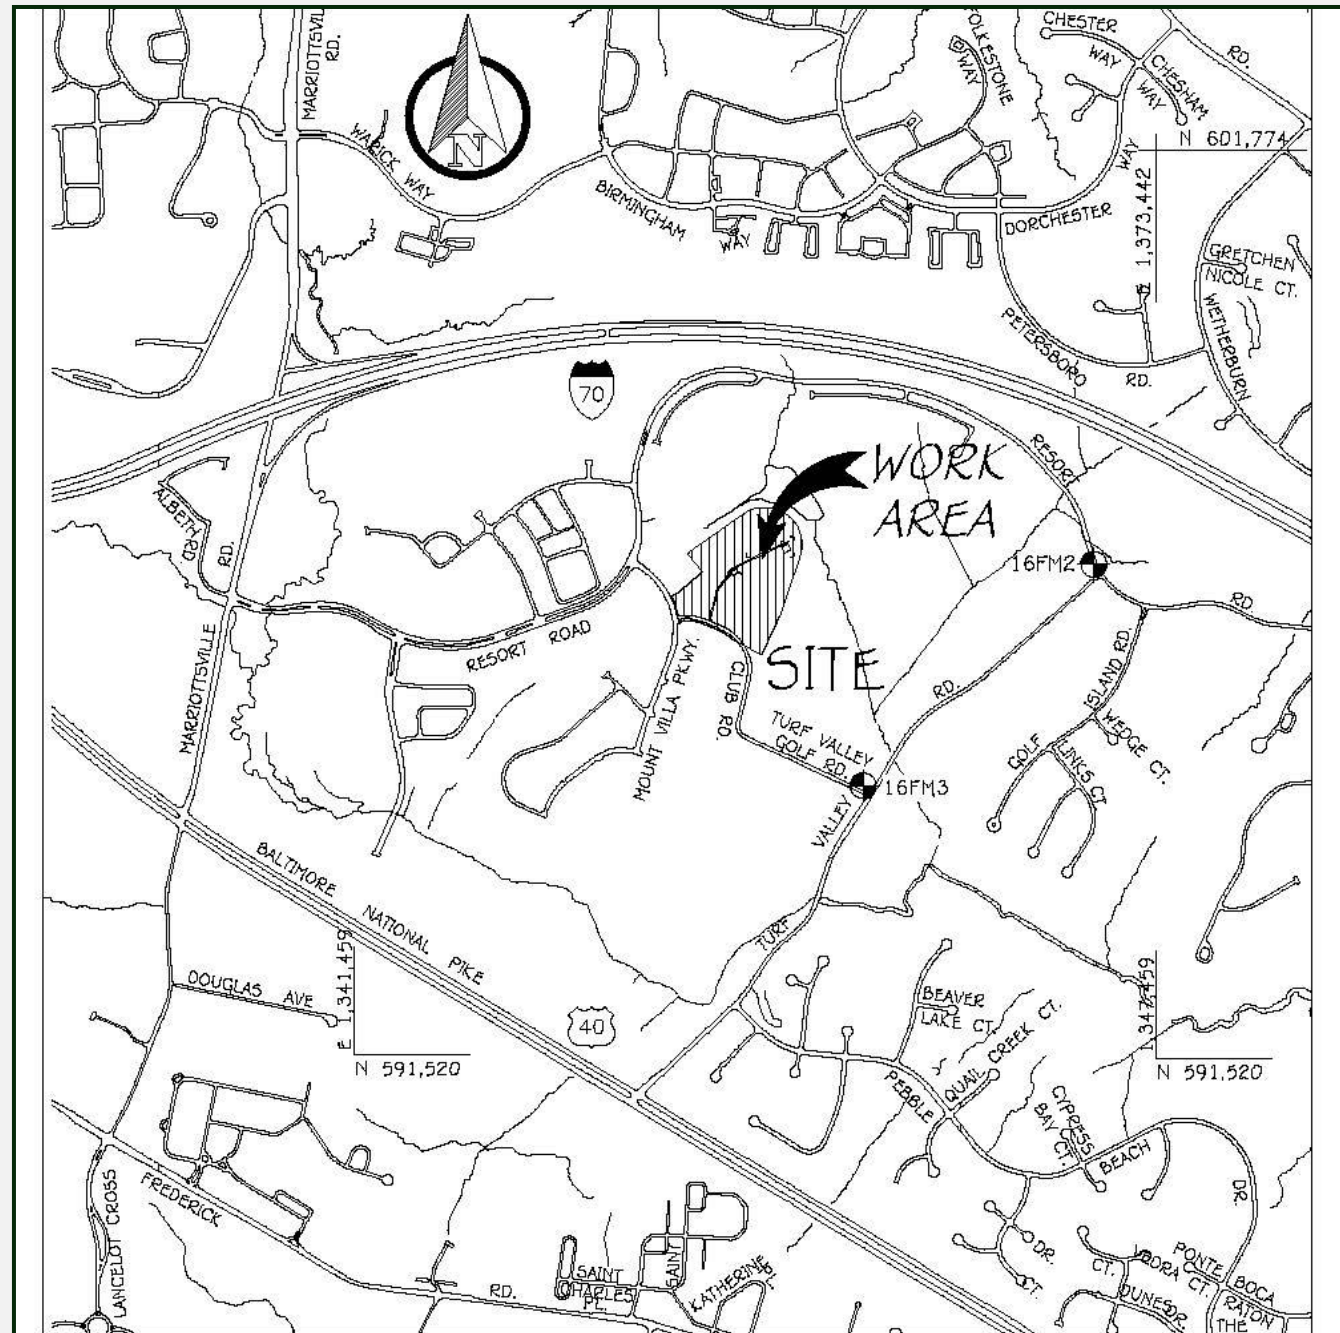

25074 Tower Co

2700 Turf Valley Rd, Ellicott City, MD 21042

Site Location

Site Location (zoomed)

Street Names

Vicinity Map

LOD

Existing

◆ Turf Valley Overview

Topography

Overall SDP Reduction

- [Turf Valley Reduction 11x17.pdf](#)

SDP Landscape

[Turf Valley Topo.pdf](#)