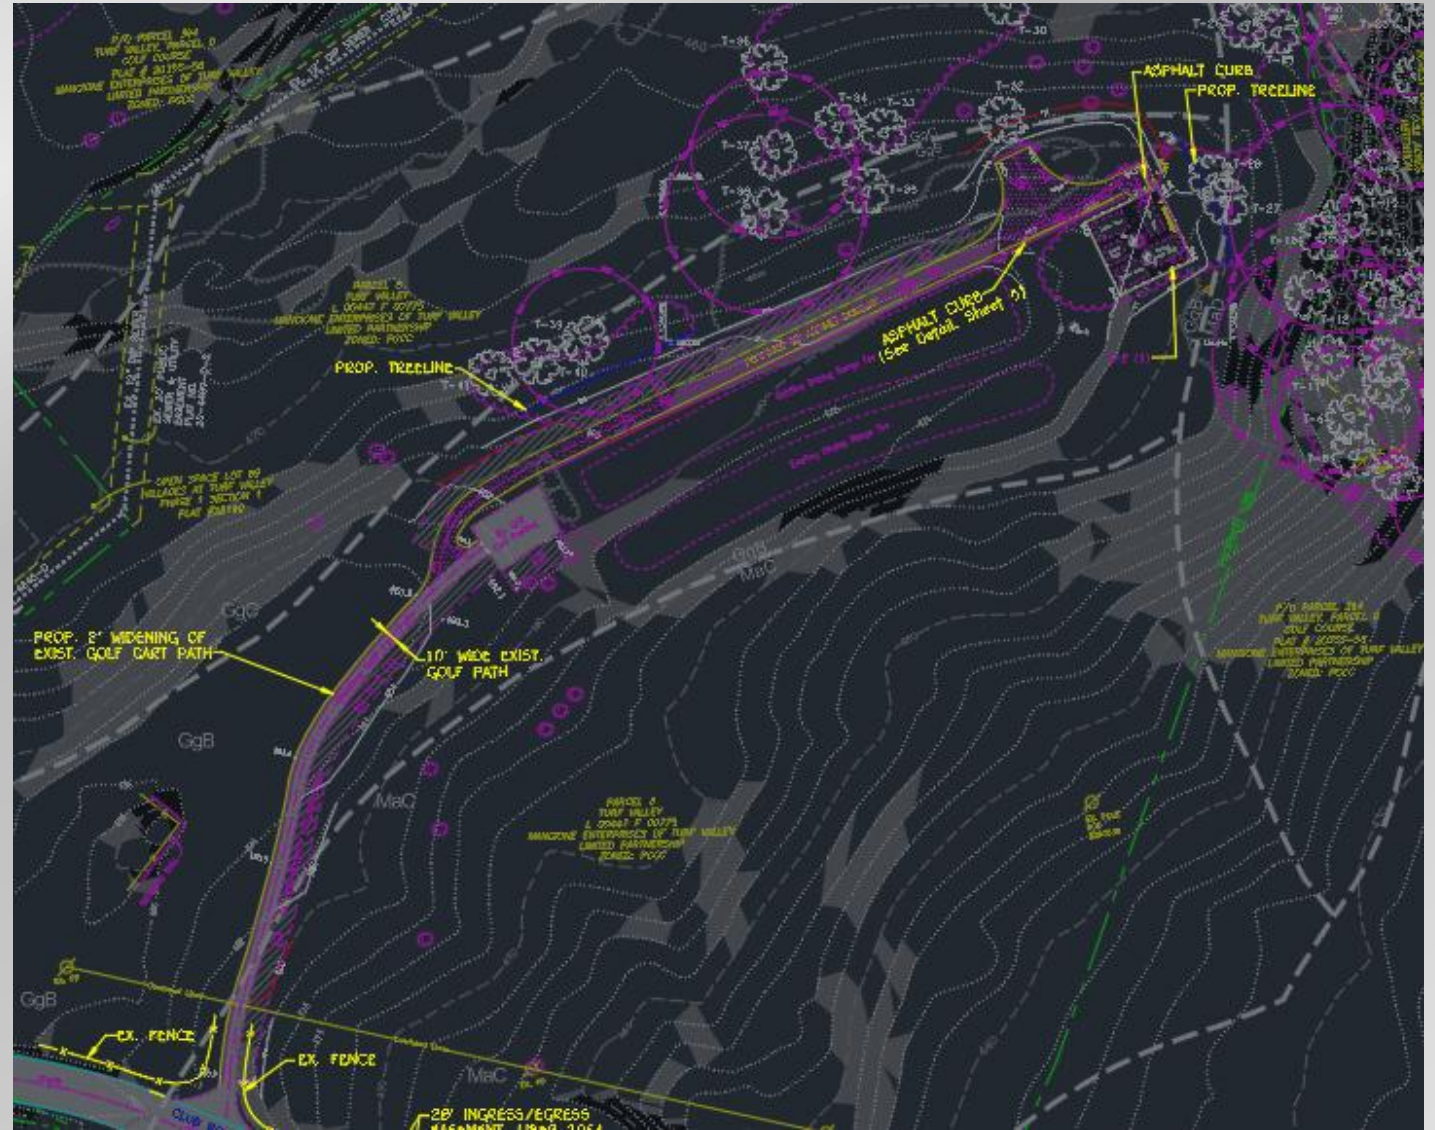

25074 Tower Co

2700 Turf Valley Rd, Ellicott City, MD 21042

Site Location

Site Location (zoomed)

Street Names

Vicinity Map

LOD

Existing

◆ Turf Valley Overview

Topography

Overall SDP Reduction

- [Turf Valley Reduction 11x17.pdf](#)

SDP Landscape

[Turf Valley Topo.pdf](#)