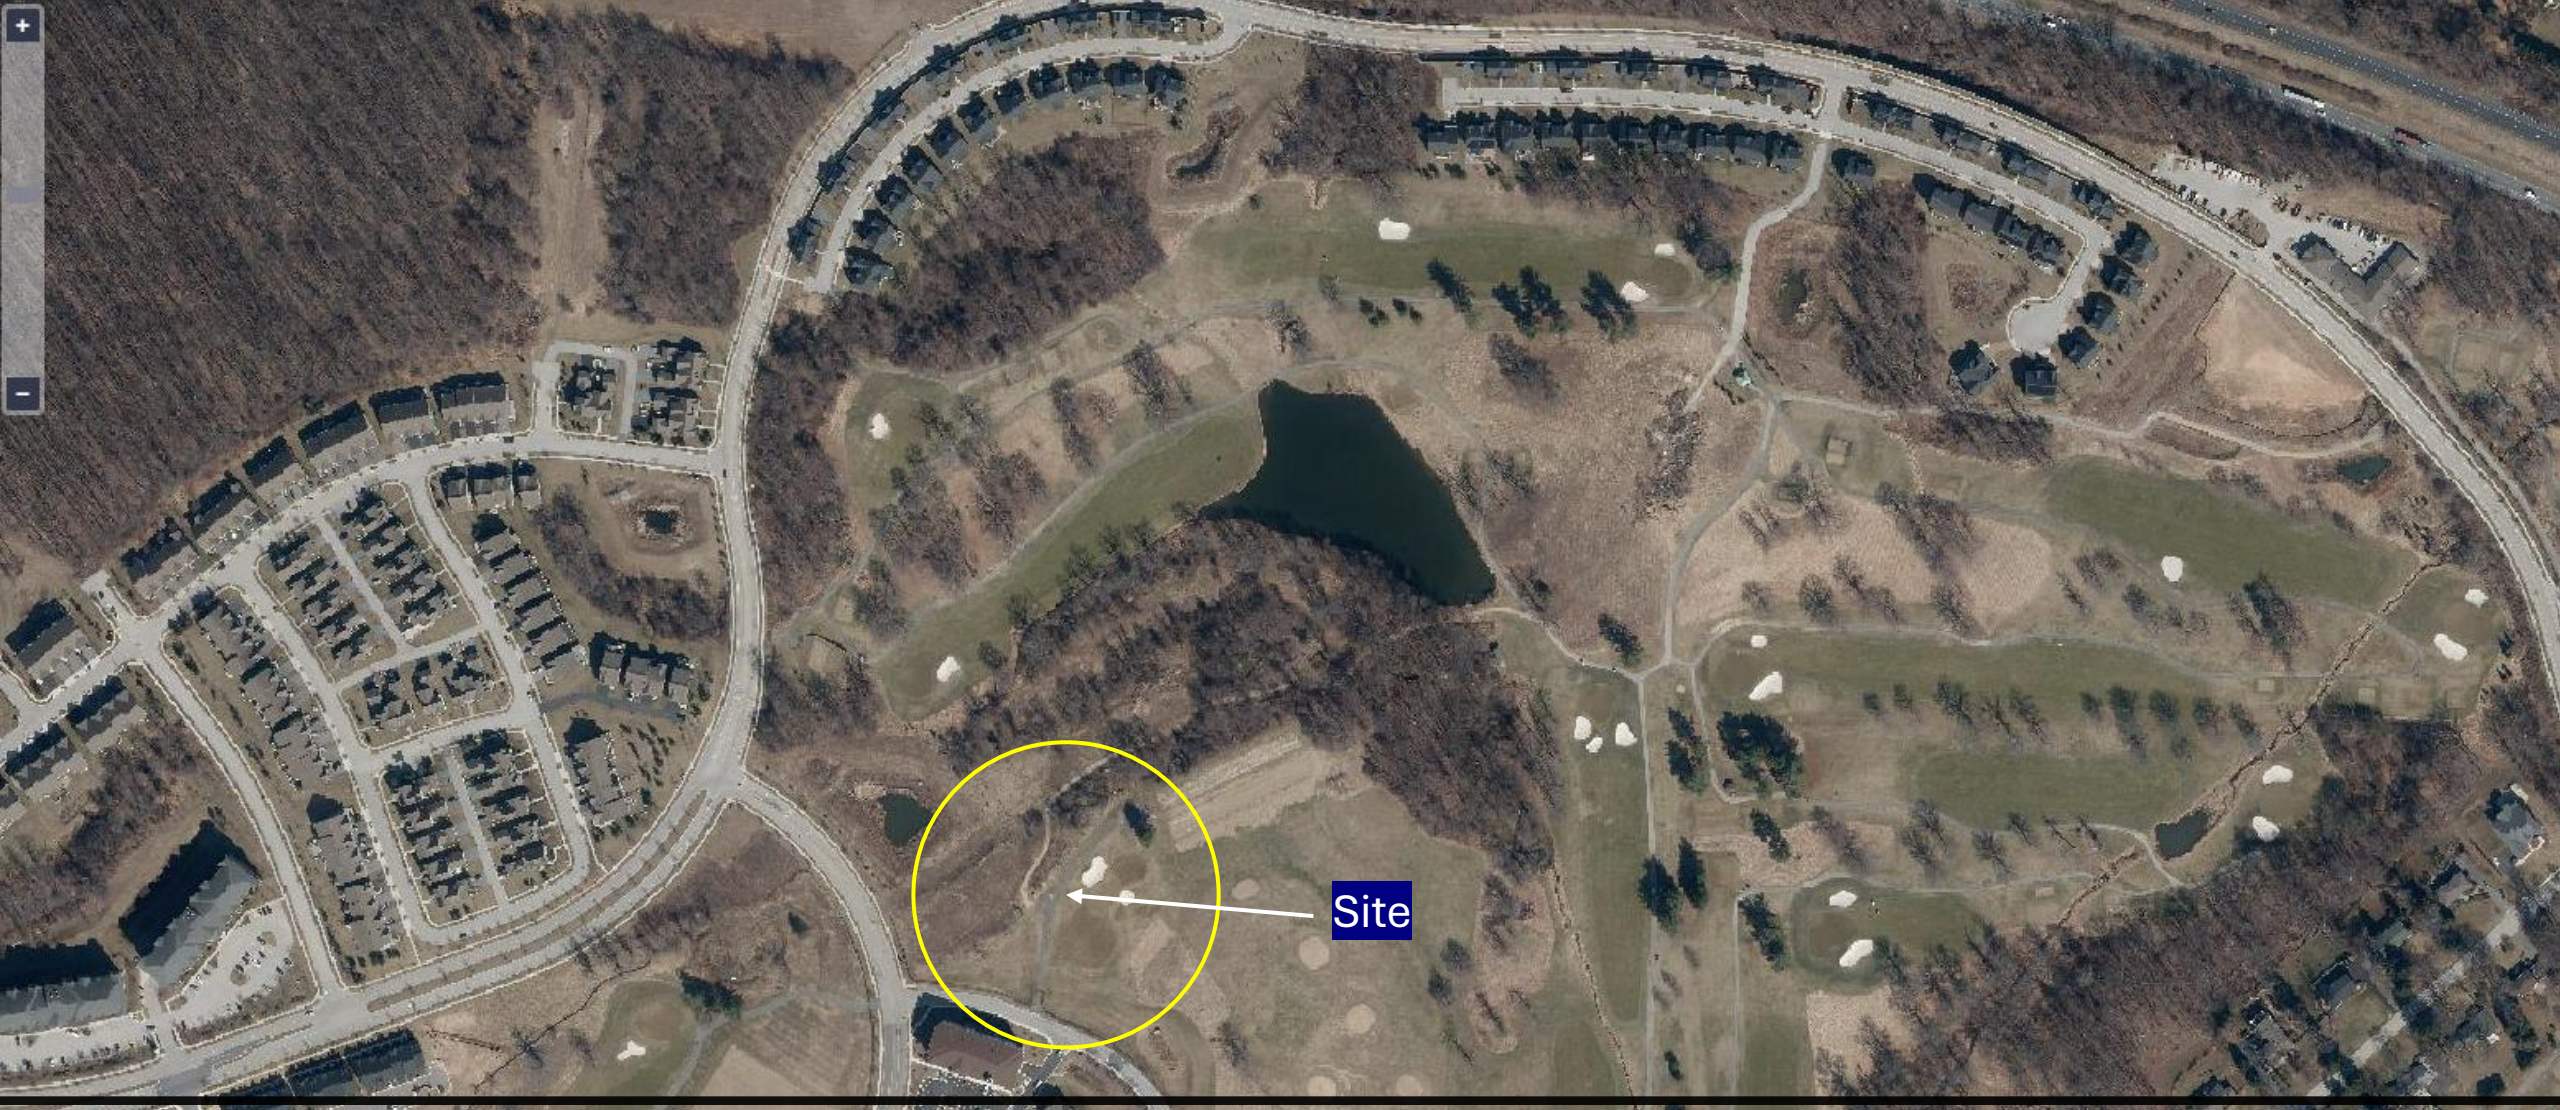

25074 Tower Co

2700 Turf Valley Rd, Ellicott City, MD 21042

Site Location

Site Location (zoomed)

Street Names

Vicinity Map

LOD

Existing

◆ Turf Valley Overview

Topography

Overall SDP Reduction

- [Turf Valley Reduction 11x17.pdf](#)

SDP Landscape

[Turf Valley Topo.pdf](#)