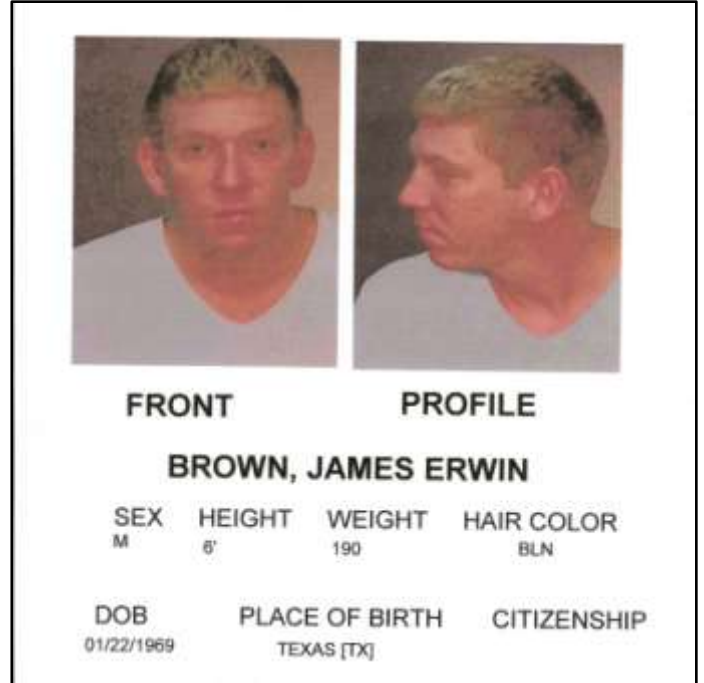

Wanted For: Failure to Appear for 1<sup>st</sup> Degree Sex Offense

Frequents: Woodlawn – Baltimore County, MD

4. **Mark Evans GILBERT**

DOB: 03/10/1958

Wanted For: Violation of Probation – Attempted Robbery

Last Known Address: Arlington, Virginia

5. **James Erwin BROWN**

A.K.A. Bryan Anthony HALE

DOB: 11/08/1970

Wanted For: Failure to Appear for Drug Distribution

Last Known Address: Sykesville, Maryland

6. **Dwight Coleman HARRIS**

DOB: 07/08/1968

Wanted For: Violation of Probation – Assault

Last Known Address: Oxon Hill, Maryland

7. **Tarik Asim MICKEL**

DOB: 03/20/1978

Wanted For: Failure to Appear – Handgun Violations

Last Known Address: Washington, DC