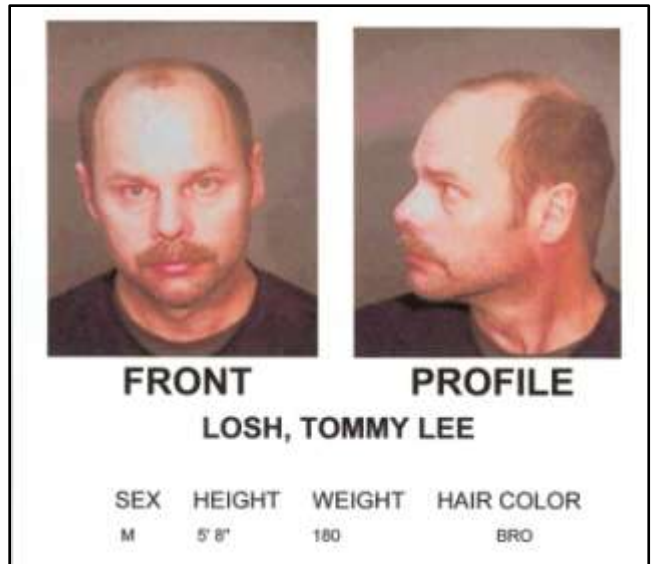

9. Tommy Lee LOSH
DOB: 09/19/1958
Wanted For: Violation of Probation – Robbery
Last Known Address: Odenton, Maryland