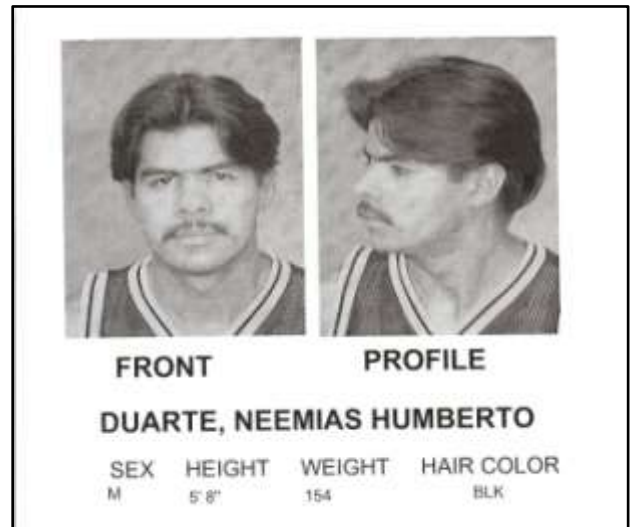

2. **Andre Lamonte LEIGHTON**

DOB: 07/12/1963

Wanted for: Failure to Appear for Drug Possession

Wanted for: Child Support

Frequents: Columbia, MD

3. **Neemias Humberto DUARTE**

A.K.A. Jose DUARTE

DOB: 12/11/1976

Wanted For: Failure to Appear for 1<sup>st</sup> Degree Sex Offense

Frequents: Woodlawn – Baltimore County, MD

4. **Mark Evans GILBERT**

DOB: 03/10/1958

Wanted For: Violation of Probation – Attempted Robbery