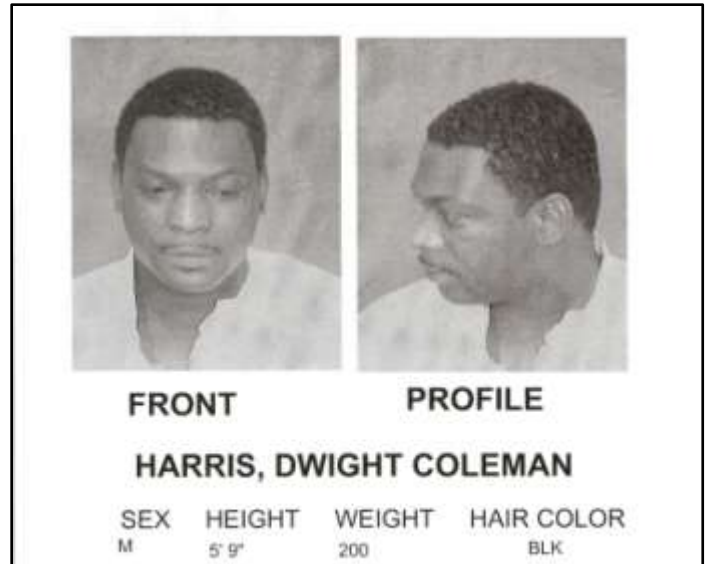

Wanted For: Failure to Appear for 1<sup>st</sup> Degree Sex Offense

Frequents: Woodlawn – Baltimore County, MD

4. **Mark Evans GILBERT**

DOB: 03/10/1958

Wanted For: Violation of Probation – Attempted Robbery

Last Known Address: Arlington, Virginia

5. **James Erwin BROWN**

A.K.A. Bryan Anthony HALE

DOB: 11/08/1970

Wanted For: Failure to Appear for Drug Distribution

Last Known Address: Sykesville, Maryland

6. **Dwight Coleman HARRIS**

DOB: 07/08/1968

Wanted For: Violation of Probation – Assault

Last Known Address: Oxon Hill, Maryland

7. **Tarik Asim MICKEL**

DOB: 03/20/1978

Wanted For: Failure to Appear – Handgun Violations

Last Known Address: Washington, DC